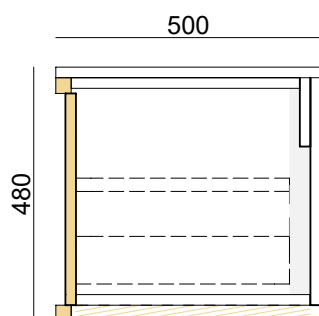

Airlie Vanity

Product Specifications

Pictured: Airlie double Vanity, American Oak, Quantum Quartz Alpine White Stone Top

Standard sizes (L/W/H)

750 × 500 × 480

(1 drawer unit – single basin)

900 × 500 × 480

(1 drawer unit – single basin)

1200 × 500 × 480

(1 drawer unit – single basin)

1500 × 500 × 480

(2 drawer unit – single or double basin)

1800 × 500 × 480

(2 drawer unit – single or double basin)

Front view

Plumbing location

	750	900	1200	1500	1800
Centre	375	450	600	750	900
Left/Right		225	300	375	450

Section

Plan view