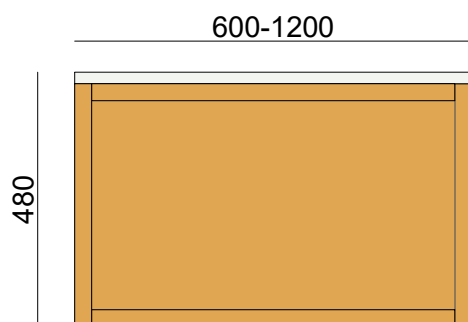

Airlie Vanity

Product Specifications

Pictured: Airlie double Vanity, American Oak, Quantum Quartz Alpine White Stone Top

Standard sizes (L/W/H)

750 × 500 × 480

(1 drawer unit – single basin)

900 × 500 × 480

(1 drawer unit – single basin)

1200 × 500 × 480

(1 drawer unit – single basin)

1500 × 500 × 480

(2 drawer unit – single or double basin)

1800 × 500 × 480

(2 drawer unit – single or double basin)

Front view

Plumbing location

	750	900	1200	1500	1800
Centre	375	450	600	750	900
Left/Right		225	300	375	450

Section

Plan view