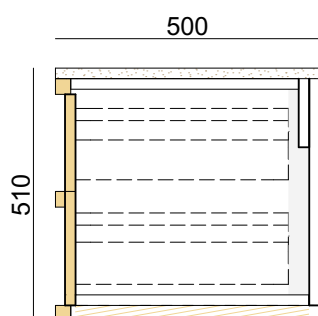

Angourie Single Vanity

Product Specifications

Standard sizes (L/W/H)

750 × 500 × 510
(2 drawer unit – single basin)

900 × 500 × 510
(2 drawer unit – single basin)

1200 × 500 × 510
(2 drawer unit – single basin)

Front view

Plumbing location

	750	900	1200	1500
Centre	375	450	600	750
Left/Right		225	300	375

Section

Plan view