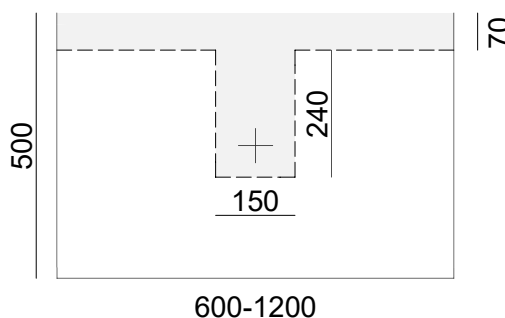

Angourie Single Vanity

Product Specifications

Standard sizes (L/W/H)

750 × 500 × 510
(2 drawer unit – single basin)

900 × 500 × 510
(2 drawer unit – single basin)

1200 × 500 × 510
(2 drawer unit – single basin)

Front view

Plumbing location

	750	900	1200	1500
Centre	375	450	600	750
Left/Right		225	300	375

Section

Plan view