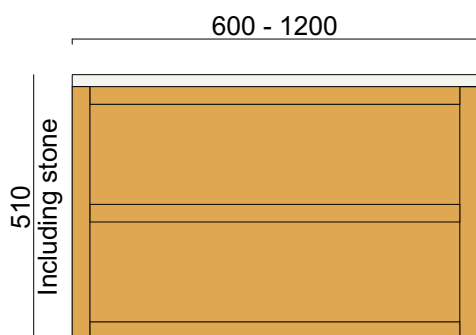

Angourie Single Vanity

Product Specifications

Standard sizes (L/W/H)

750 × 500 × 510
(2 drawer unit – single basin)

900 × 500 × 510
(2 drawer unit – single basin)

1200 × 500 × 510
(2 drawer unit – single basin)

Front view

Plumbing location

	750	900	1200	1500
Centre	375	450	600	750
Left/Right		225	300	375

Section

Plan view