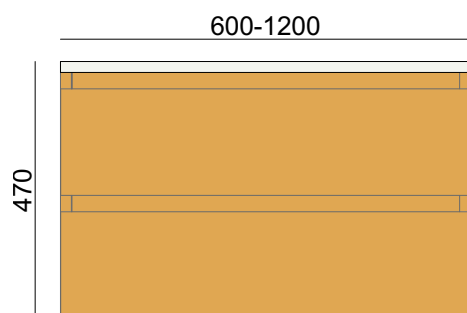

Avoca Single Vanity

Product Specifications

Pictured: Avoca Single Vanity, Blackbutt Natural, Quantum Quartz Alpine White Stone Top

Standard sizes (L/W/H)

600 × 500 × 470
(2 drawer unit – single basin)

750 × 500 × 470
(2 drawer unit – single basin)

900 × 500 × 470
(2 drawer unit – single basin)

1200 × 500 × 470
(2 drawer unit – single basin)

Front view

Plumbing location

	600	750	900	1200
Centre	300	375	450	600
Left/Right			225	300

Section

Plan view

Avoca Double Vanity

Product Specifications

Pictured: Avoca Double Vanity, Spotted Gum Natural, Quantum Quartz Alpine White Stone Top

Standard sizes (L/W/H)

1500 × 500 × 470
(4 drawer unit – single or double basin)

1800 × 500 × 470
(4 drawer unit – single or double basin)

2100 × 500 × 470
(4 drawer unit – single or double basin)

Front view

Plumbing location

	1500	1800	2100
Centre	750	900	1050
Left/Right	375	450	525

Section

Plan view