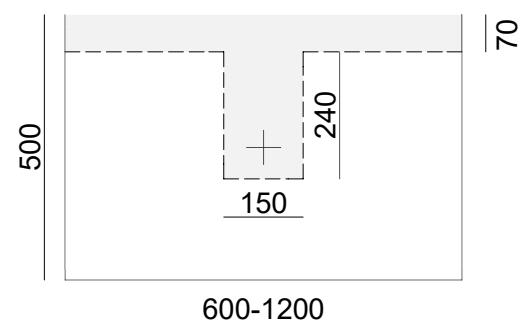

Avoca Single Vanity

Product Specifications

Pictured: Avoca Single Vanity, Blackbutt Natural, Quantum Quartz Alpine White Stone Top

Standard sizes (L/W/H)

600 × 500 × 470
(2 drawer unit – single basin)

750 × 500 × 470
(2 drawer unit – single basin)

900 × 500 × 470
(2 drawer unit – single basin)

1200 × 500 × 470
(2 drawer unit – single basin)

Front view

Plumbing location

	600	750	900	1200
Centre	300	375	450	600
Left/Right			225	300

Section

Plan view

Avoca Double Vanity

Product Specifications

Pictured: Avoca Double Vanity, Spotted Gum Natural, Quantum Quartz Alpine White Stone Top

Standard sizes (L/W/H)

1500 × 500 × 470
(4 drawer unit – single or double basin)

1800 × 500 × 470
(4 drawer unit – single or double basin)

2100 × 500 × 470
(4 drawer unit – single or double basin)

Front view

Plumbing location

	1500	1800	2100
Centre	750	900	1050
Left/Right	375	450	525

Section

Plan view