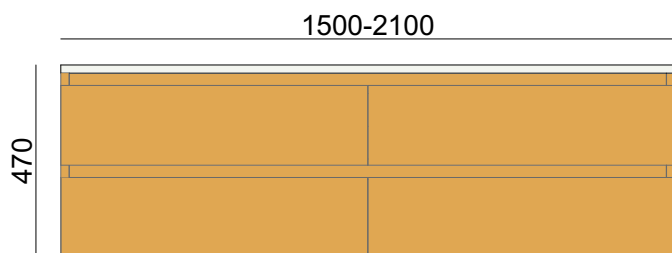

Avoca Single Vanity

Product Specifications

Pictured: Avoca Single Vanity, Blackbutt Natural, Quantum Quartz Alpine White Stone Top

Standard sizes (L/W/H)

600 × 500 × 470
(2 drawer unit – single basin)

750 × 500 × 470
(2 drawer unit – single basin)

900 × 500 × 470
(2 drawer unit – single basin)

1200 × 500 × 470
(2 drawer unit – single basin)

Front view

Plumbing location

	600	750	900	1200
Centre	300	375	450	600
Left/Right			225	300

Section

Plan view

Avoca Double Vanity

Product Specifications

Pictured: Avoca Double Vanity, Spotted Gum Natural, Quantum Quartz Alpine White Stone Top

Standard sizes (L/W/H)

1500 × 500 × 470
(4 drawer unit – single or double basin)

1800 × 500 × 470
(4 drawer unit – single or double basin)

2100 × 500 × 470
(4 drawer unit – single or double basin)

Front view

Plumbing location

	1500	1800	2100
Centre	750	900	1050
Left/Right	375	450	525

Section

Plan view