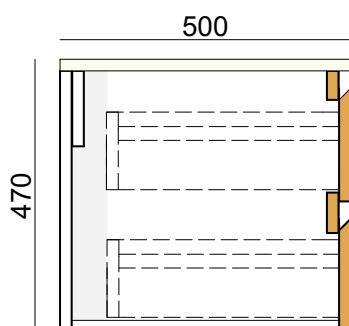

Avoca Single Vanity

Product Specifications

Pictured: Avoca Single Vanity, Blackbutt Natural, Quantum Quartz Alpine White Stone Top

Standard sizes (L/W/H)

600 × 500 × 470
(2 drawer unit – single basin)

750 × 500 × 470
(2 drawer unit – single basin)

900 × 500 × 470
(2 drawer unit – single basin)

1200 × 500 × 470
(2 drawer unit – single basin)

Front view

Plumbing location

	600	750	900	1200
Centre	300	375	450	600
Left/Right			225	300

Section

Plan view

Avoca Double Vanity

Product Specifications

Pictured: Avoca Double Vanity, Spotted Gum Natural, Quantum Quartz Alpine White Stone Top

Standard sizes (L/W/H)

1500 × 500 × 470
(4 drawer unit – single or double basin)

1800 × 500 × 470
(4 drawer unit – single or double basin)

2100 × 500 × 470
(4 drawer unit – single or double basin)

Front view

Plumbing location

	1500	1800	2100
Centre	750	900	1050
Left/Right	375	450	525

Section

Plan view