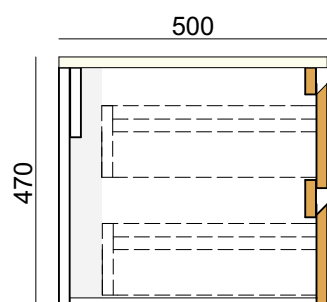

Avoca Single Vanity

Product Specifications

Pictured: Avoca Single Vanity, Blackbutt Natural, Quantum Quartz Alpine White Stone Top

Standard sizes (L/W/H)

600 × 500 × 470
(2 drawer unit – single basin)

750 × 500 × 470
(2 drawer unit – single basin)

900 × 500 × 470
(2 drawer unit – single basin)

1200 × 500 × 470
(2 drawer unit – single basin)

Front view

Plumbing location

	600	750	900	1200
Centre	300	375	450	600
Left/Right			225	300

Section

Plan view

Avoca Double Vanity

Product Specifications

Pictured: Avoca Double Vanity, Spotted Gum Natural, Quantum Quartz Alpine White Stone Top

Standard sizes (L/W/H)

1500 × 500 × 470
(4 drawer unit – single or double basin)

1800 × 500 × 470
(4 drawer unit – single or double basin)

2100 × 500 × 470
(4 drawer unit – single or double basin)

Front view

Plumbing location

	1500	1800	2100
Centre	750	900	1050
Left/Right	375	450	525

Section

Plan view