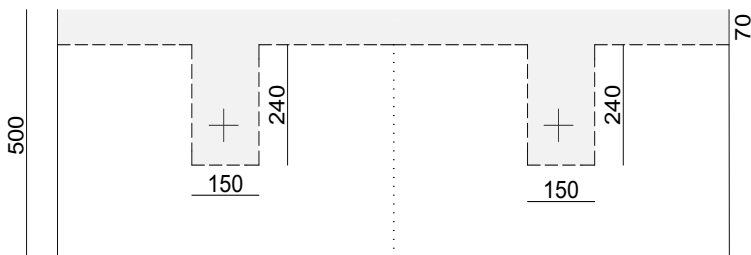

Baxter Single Vanity

Product Specifications

Pictured: Baxter Single Vanity, American Oak Aged.

Standard sizes (L/W/H)

600 × 500 × 450
(1 drawer unit – single basin)

750 × 500 × 450
(1 drawer unit – single basin)

900 × 500 × 450
(1 drawer unit – single basin)

1200 × 500 × 450
(1 drawer unit – single basin)

Front view

Plumbing location

	600	750	900	1200
Centre	300	375	450	600
Left/Right			225	300

Section

Plan view

Baxter Double Vanity

Product Specifications

Pictured: Baxter Double Vanity, American Oak Aged,

Standard sizes (L/W/H)

1500 x 500 x 450

(2 drawer unit – single or double basin)

1800 x 500 x 450

(2 drawer unit – single or double basin)

2100 x 500 x 450

(2 drawer unit – single or double basin)

Front view

Plumbing location

	1500	1800	2100
Centre	750	900	1050
Left/Right	375	450	525

Plan view

Section