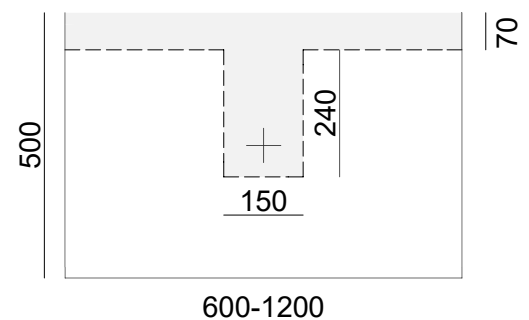

Baxter Single Vanity

Product Specifications

Pictured: Baxter Single Vanity, American Oak Aged.

Standard sizes (L/W/H)

600 × 500 × 450
(1 drawer unit – single basin)

750 × 500 × 450
(1 drawer unit – single basin)

900 × 500 × 450
(1 drawer unit – single basin)

1200 × 500 × 450
(1 drawer unit – single basin)

Front view

Plumbing location

	600	750	900	1200
Centre	300	375	450	600
Left/Right			225	300

Section

Plan view

Baxter Double Vanity

Product Specifications

Pictured: Baxter Double Vanity, American Oak Aged,

Standard sizes (L/W/H)

1500 x 500 x 450

(2 drawer unit – single or double basin)

1800 x 500 x 450

(2 drawer unit – single or double basin)

2100 x 500 x 450

(2 drawer unit – single or double basin)

Front view

Plumbing location

	1500	1800	2100
Centre	750	900	1050
Left/Right	375	450	525

Plan view

Section