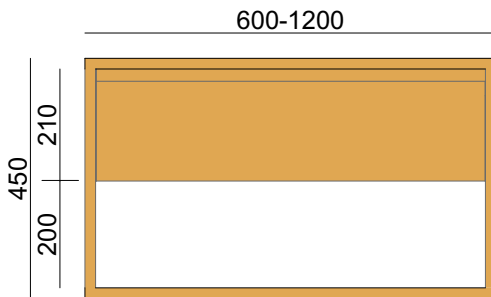

Baxter Single Vanity

Product Specifications

Pictured: Baxter Single Vanity, American Oak Aged.

Standard sizes (L/W/H)

600 × 500 × 450
(1 drawer unit – single basin)

750 × 500 × 450
(1 drawer unit – single basin)

900 × 500 × 450
(1 drawer unit – single basin)

1200 × 500 × 450
(1 drawer unit – single basin)

Front view

Plumbing location

	600	750	900	1200
Centre	300	375	450	600
Left/Right			225	300

Section

Plan view

Baxter Double Vanity

Product Specifications

Pictured: Baxter Double Vanity, American Oak Aged,

Standard sizes (L/W/H)

1500 x 500 x 450

(2 drawer unit – single or double basin)

1800 x 500 x 450

(2 drawer unit – single or double basin)

2100 x 500 x 450

(2 drawer unit – single or double basin)

Front view

Plumbing location

	1500	1800	2100
Centre	750	900	1050
Left/Right	375	450	525

Plan view

Section