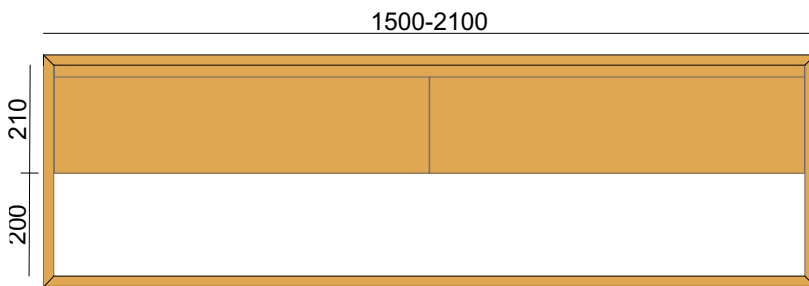

Baxter Single Vanity

Product Specifications

Pictured: Baxter Single Vanity, American Oak Aged.

Standard sizes (L/W/H)

600 × 500 × 450
(1 drawer unit – single basin)

750 × 500 × 450
(1 drawer unit – single basin)

900 × 500 × 450
(1 drawer unit – single basin)

1200 × 500 × 450
(1 drawer unit – single basin)

Front view

Plumbing location

	600	750	900	1200
Centre	300	375	450	600
Left/Right			225	300

Section

Plan view

Baxter Double Vanity

Product Specifications

Pictured: Baxter Double Vanity, American Oak Aged,

Standard sizes (L/W/H)

1500 x 500 x 450

(2 drawer unit – single or double basin)

1800 x 500 x 450

(2 drawer unit – single or double basin)

2100 x 500 x 450

(2 drawer unit – single or double basin)

Front view

Plumbing location

	1500	1800	2100
Centre	750	900	1050
Left/Right	375	450	525

Plan view

Section