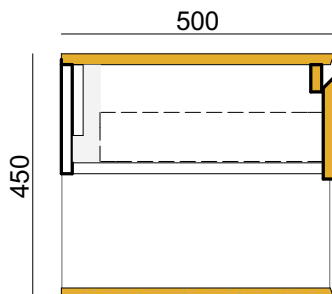

Baxter Single Vanity

Product Specifications

Pictured: Baxter Single Vanity, American Oak Aged.

Standard sizes (L/W/H)

600 × 500 × 450
(1 drawer unit – single basin)

750 × 500 × 450
(1 drawer unit – single basin)

900 × 500 × 450
(1 drawer unit – single basin)

1200 × 500 × 450
(1 drawer unit – single basin)

Front view

Plumbing location

	600	750	900	1200
Centre	300	375	450	600
Left/Right			225	300

Section

Plan view

Baxter Double Vanity

Product Specifications

Pictured: Baxter Double Vanity, American Oak Aged,

Standard sizes (L/W/H)

1500 x 500 x 450

(2 drawer unit – single or double basin)

1800 x 500 x 450

(2 drawer unit – single or double basin)

2100 x 500 x 450

(2 drawer unit – single or double basin)

Front view

Plumbing location

	1500	1800	2100
Centre	750	900	1050
Left/Right	375	450	525

Plan view

Section