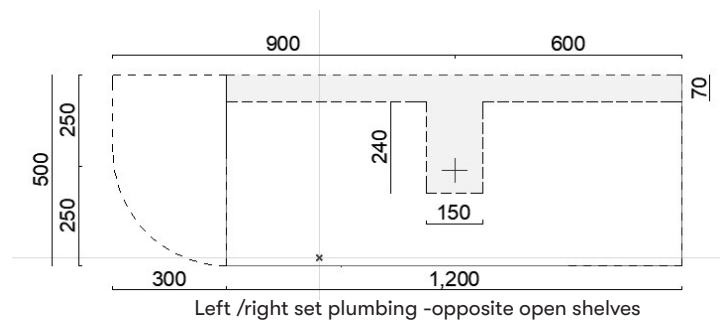

### Front view

Single Open Shelf- Centre Plumbing or left/right set (opposite open shelf)

### Plan view

Centre Plumbing- Twin open shelves

### Plan view

Centre Plumbing- Single open shelf

### Section

Left /right set plumbing -opposite open shelves