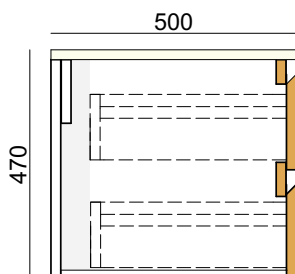

Marley 1200 Vanity

Product Specifications

Standard size (L/W/H)

1200 x 500 x 470
(2 drawer unit – single basin)

Twin, Left or Right side Open shelf

Plumbing location

	1200
Centre	600
Left/Right	450
Plumbing opposite open shelf	

Front view

Front view

Plan view

Plan view

Section