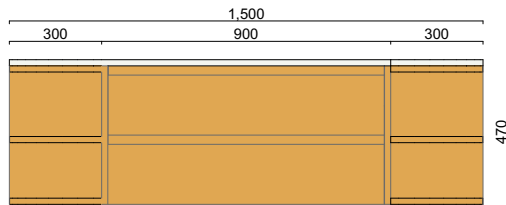

Marley 1500 Vanity

Product Specifications

Standard size (L/W/H)

1500 x 500 x 470
(2 drawer unit – single basin)

Twin, Left or Right side Open shelf

Plumbing location

	1500
Centre	750
Left/Right	600

Plumbing opposite open shelf

Front view

Front view

Plan view

Plan view

Section