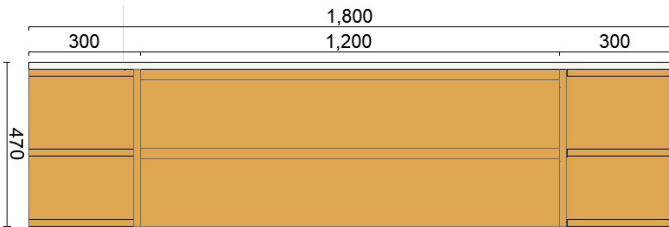

Marley 1800 Vanity

Product Specifications

Standard size (L/W/H)

1800 × 500 × 470

(2 or 4 drawer unit – single or twin basin)

Twin, Left or Right side Open shelf

Plumbing location

1800

Centre 900

Left/Right 750 Plumbing opposite open shelf

Twin 375/675 including open shelf

Front view

Front view

Plan view

Plan view

Section