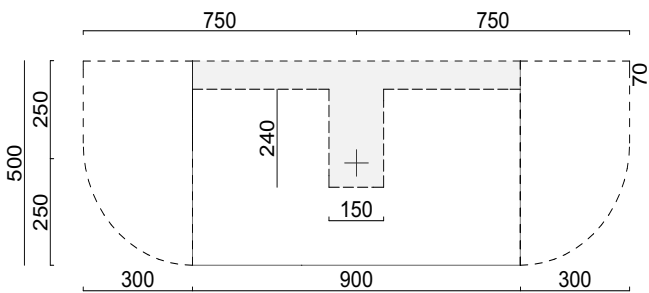

Plan view

Centre Plumbing- Twin open shelves