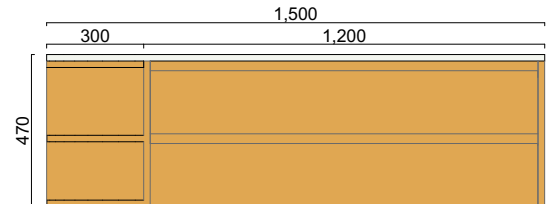

### Front view

Single Open Shelf- Centre Plumbing or left/right set (opposite open shelf)