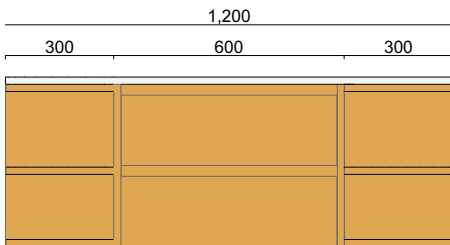

Marley 1200 Vanity

Product Specifications

Standard size (L/W/H)

1200 x 500 x 470
(2 drawer unit – single basin)

Twin, Left or Right side Open shelf

Plumbing location

	1200
Centre	600
Left/Right	450
Plumbing opposite open shelf	

Front view

Front view

Plan view

Plan view

Section