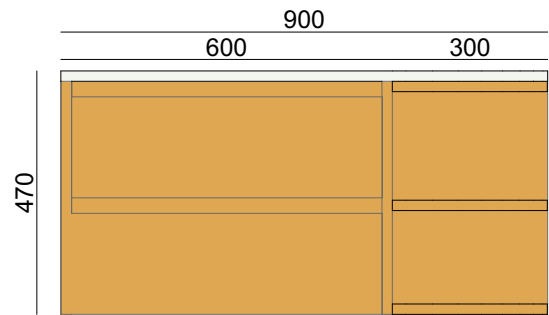

### Standard size (L/W/H)

900 × 500 × 470  
(2 drawer unit – single basin)

Left or Right side Open shelf

### Front view

Left or Right side open shelf

### Plan view