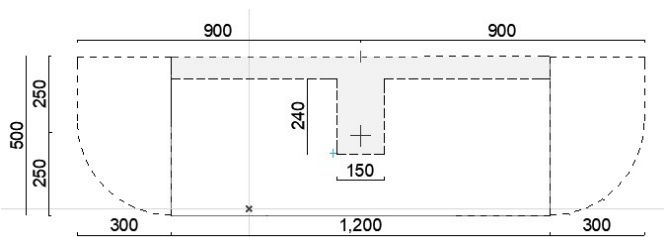

Marley 1800 Vanity

Product Specifications

Standard size (L/W/H)

1800 × 500 × 470

(2 or 4 drawer unit – single or twin basin)

Twin, Left or Right side Open shelf

Plumbing location

1800

Centre 900

Left/Right 750 Plumbing opposite open shelf

Twin 375/675 including open shelf

Front view

Front view

Plan view

Plan view

Section