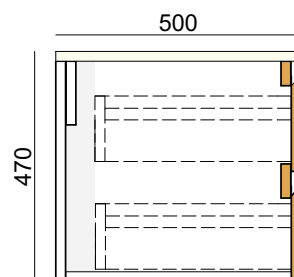

Marley 900 Vanity

Product Specifications

Standard size (L/W/H)

900 × 500 × 470
(2 drawer unit – single basin)

Left or Right side Open shelf

Front view

Plan view

Plumbing location

Section