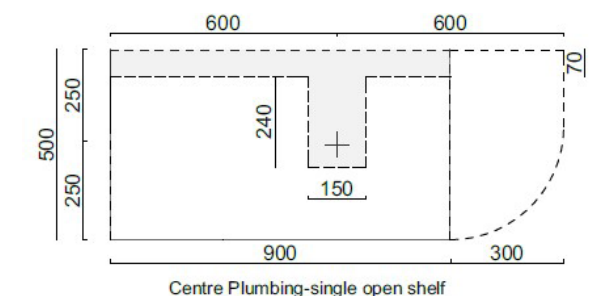

Marley 1200 Vanity

Product Specifications

Standard size (L/W/H)

1200 x 500 x 470
(2 drawer unit – single basin)

Twin, Left or Right side Open shelf

Plumbing location

	1200
Centre	600
Left/Right	450
Plumbing opposite open shelf	

Front view

Front view

Plan view

Plan view

Section