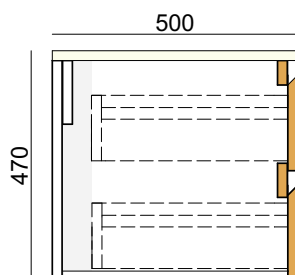

Section

Left /right set plumbing -opposite open shelves