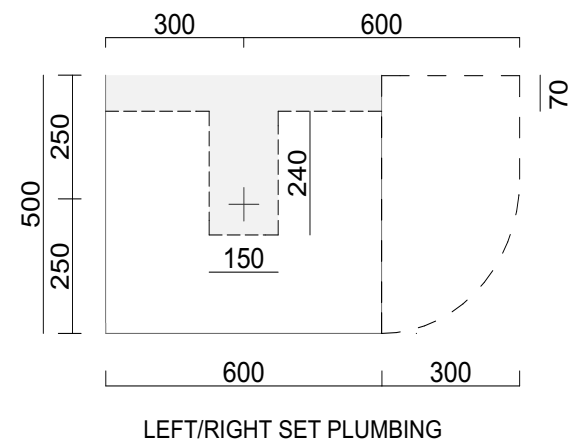

### Standard size (L/W/H)

900 × 500 × 470  
(2 drawer unit – single basin)

Left or Right side Open shelf

### Front view

Left or Right side open shelf

### Plan view

### Standard size (L/W/H)

1200 x 500 x 470  
(2 drawer unit – single basin)

Twin, Left or Right side Open shelf