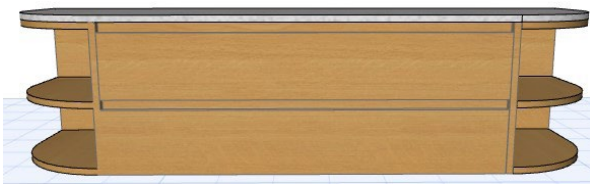

Front view

Twin Open Shelf- Centre Plumbing