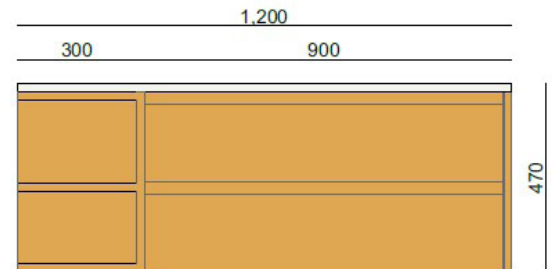

### Front view

Single Open Shelf- Centre Plumbing or left/right set (opposite open shelf)