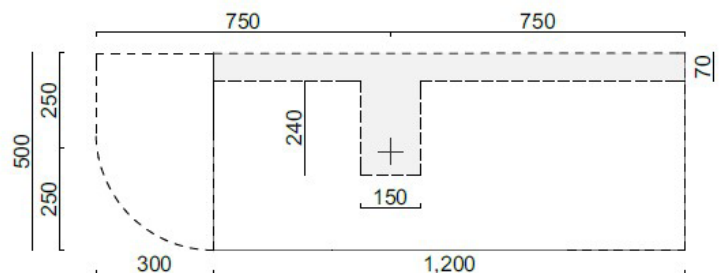

Plan view

Centre Plumbing- Single open shelf