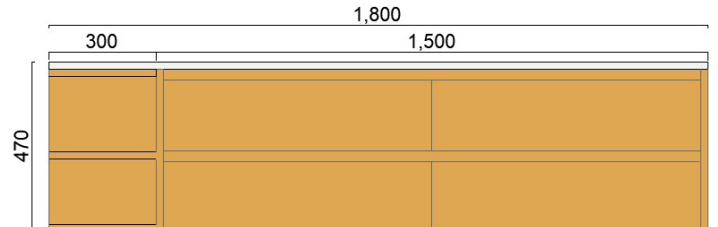

### Front view

Twin Open Shelf- Centre Plumbing

### Front view

Single Open Shelf- Centre Plumbing or left/right set (opposite open shelf)