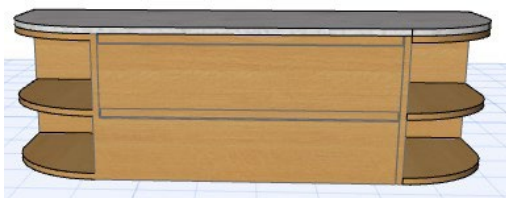

Front view

Twin Open Shelf- Centre Plumbing