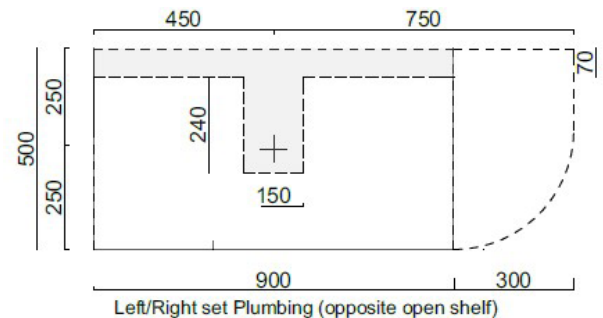

### Front view

Single Open Shelf- Centre Plumbing or left/right set (opposite open shelf)

### Plan view