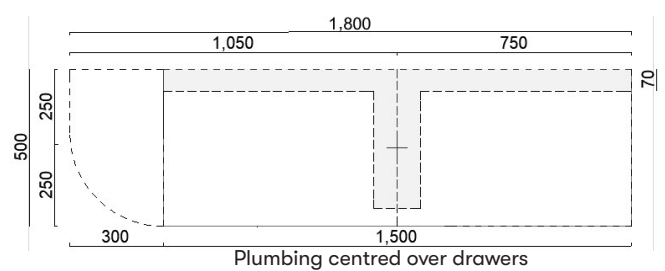

### Front view

Single Open Shelf- Centre Plumbing or left/right set (opposite open shelf)

### Plan view