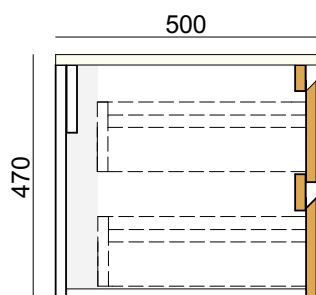

Staples Single Vanity

Product Specifications

Standard sizes (L/W/H)

600 × 500 × 470
(2 drawer unit – single basin)

750 × 500 × 470
(2 drawer unit – single basin)

900 × 500 × 470
(2 drawer unit – single basin)

1200 × 500 × 470
(2 drawer unit – single basin)

Front view

Plumbing location

	600	750	900	1200
Centre	300	375	450	600
Left/Right			225	300

Section

Plan view