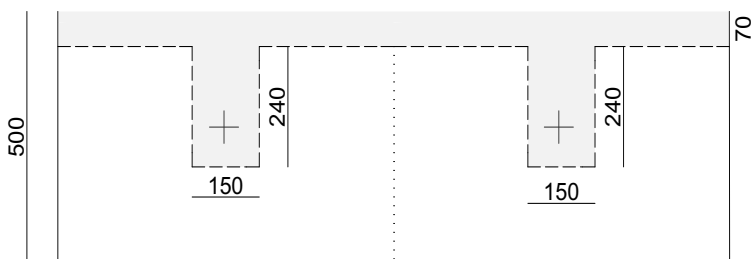

Staples Double Vanity

Product Specifications

Pictured: Staples Double Vanity, Tasmanian Oak Natural, Quantum Quartz Alpine White Stone

Standard sizes (L/W/H)

1500 x 500 x 470

(4 drawer unit – single or double basin)

1800 x 500 x 470

(4 drawer unit – single or double basin)

2100 x 500 x 470

(4 drawer unit – single or double basin)

Front view

Plumbing location

	1500	1800	2100
Centre	750	900	1050
Left/Right	375	450	525

Plan view

Section