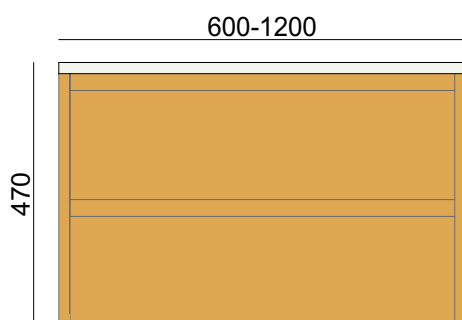

### Standard sizes (L/W/H)

**600 × 500 × 470**  
(2 drawer unit – single basin)

**750 × 500 × 470**  
(2 drawer unit – single basin)

**900 × 500 × 470**  
(2 drawer unit – single basin)

**1200 × 500 × 470**  
(2 drawer unit – single basin)

### Front view