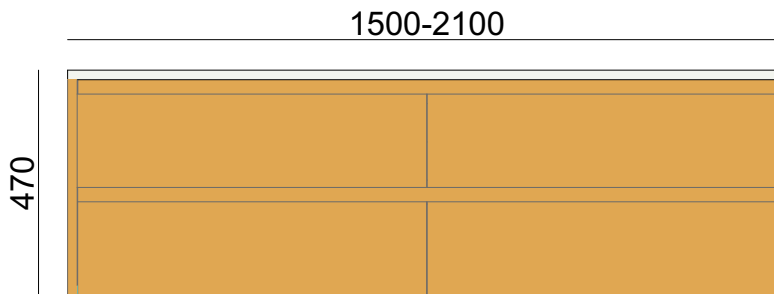

Staples Double Vanity

Product Specifications

Pictured: Staples Double Vanity, Tasmanian Oak Natural, Quantum Quartz Alpine White Stone

Standard sizes (L/W/H)

1500 x 500 x 470

(4 drawer unit – single or double basin)

1800 x 500 x 470

(4 drawer unit – single or double basin)

2100 x 500 x 470

(4 drawer unit – single or double basin)

Front view

Plumbing location

	1500	1800	2100
Centre	750	900	1050
Left/Right	375	450	525

Plan view

Section