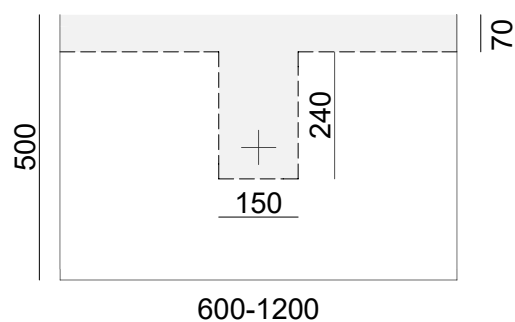

Staples Single Vanity

Product Specifications

Standard sizes (L/W/H)

600 × 500 × 470
(2 drawer unit – single basin)

750 × 500 × 470
(2 drawer unit – single basin)

900 × 500 × 470
(2 drawer unit – single basin)

1200 × 500 × 470
(2 drawer unit – single basin)

Front view

Plumbing location

	600	750	900	1200
Centre	300	375	450	600
Left/Right			225	300

Section

Plan view