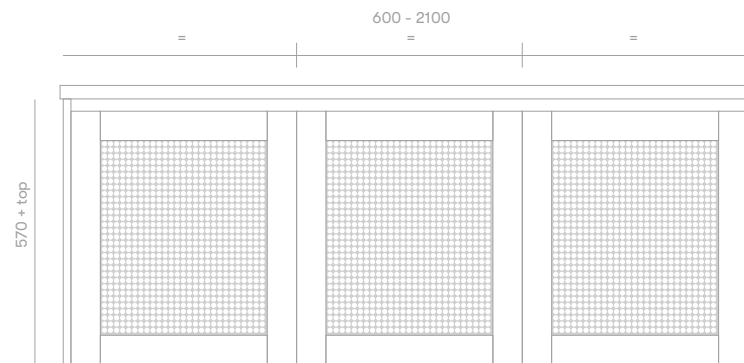

Front View

Section View