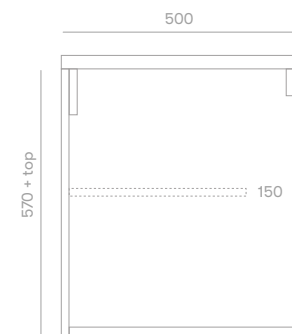

### Standard Sizes

600mm / 2 door unit / single basin  
 750mm / 2 door unit / single basin  
 900mm / 2 door unit / single basin  
 1200mm / 3 door unit / single basin  
 1500mm / 3 door unit / single or double basin  
 1800mm / 4 door unit / single or double basin  
 2100mm / 4 door unit / single or double basin

Overall depth 500mm  
 Overall height 570mm + top

## Plumbing Locations

Vanity Size	600mm	750mm	900mm	1200mm	1500mm	1800mm	2100mm
Centre Plumbing	300mm	375mm	450mm	600mm	750mm	900mm	1050mm
Left / Right Plumbing	—	—	—	300mm	375mm	450mm	525mm

\*all sizes in mm

\*heights exclude 20mm Quantum Quartz Alpine White top / 32mm timber top

\*all vanity stone tops come with an 80mm cutout as standard unless otherwise specified