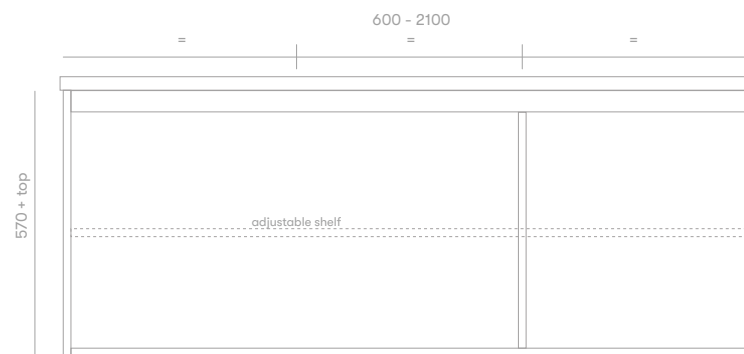

Section View