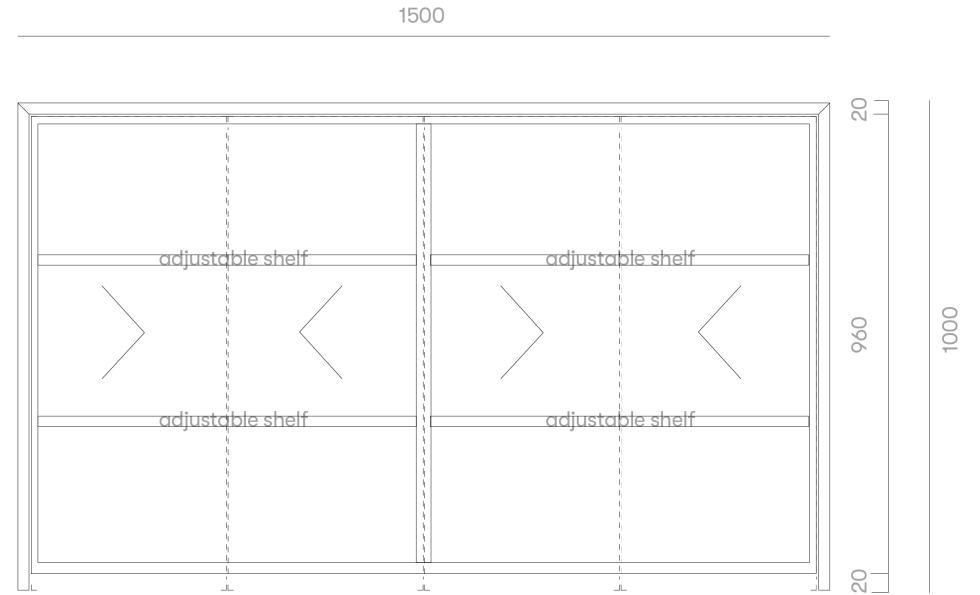

Staples Shaving Cabinet 750mm

Product Specifications

Standard Sizes

750mm / 2 door unit
Overall depth 150mm
Overall height 1000mm

Features

Blum soft close hinges
Full length mirror doors
Adjustable shelves
Polyurethane finish
Wall hung
Tasmanian Oak

Blum soft close hinges
Full length mirror doors
Adjustable shelves
Polyurethane finish
Wall hung
Tasmanian Oak

Front View

Section View

Staples Shaving Cabinet 1200mm

Product Specifications

Standard Sizes

1200mm / 3 door unit
Overall depth 150mm
Overall height 1000mm

Features

Blum soft close hinges
Full length mirror doors
Adjustable shelves
Polyurethane finish
Wall hung
Tasmanian Oak

Front View

Section View

Staples Shaving Cabinet

1500mm

Product Specifications

Standard Sizes

1500mm / 4 door unit
Overall depth 150mm
Overall height 1000mm

Features

Blum soft close hinges
Full length mirror doors
Adjustable shelves
Polyurethane finish
Wall hung
Tasmanian Oak

Front View

Section View