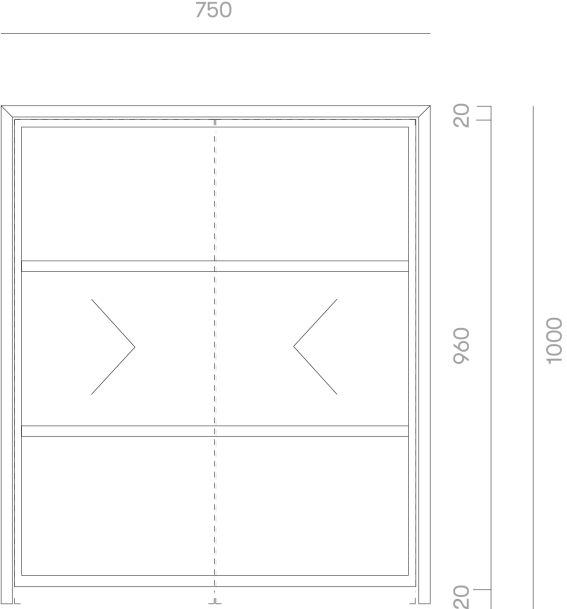

Staples Shaving Cabinet 750mm

Product Specifications

Standard Sizes

750mm / 2 door unit
Overall depth 150mm
Overall height 1000mm

Features

Blum soft close hinges
Full length mirror doors
Adjustable shelves
Polyurethane finish
Wall hung
Tasmanian Oak

Front View

Section View

Staples Shaving Cabinet

900mm

Product Specifications

Standard Sizes

900mm / 2 door unit
Overall depth 150mm
Overall height 1000mm

Features

Blum soft close hinges
Full length mirror doors
Adjustable shelves
Polyurethane finish
Wall hung
Tasmanian Oak

Front View

Section View

Staples Shaving Cabinet 1200mm

Product Specifications

Standard Sizes

1200mm / 3 door unit
Overall depth 150mm
Overall height 1000mm

1500mm / 4 door unit
Overall depth 150mm
Overall height 1000mm

Features

Blum soft close hinges
Full length mirror doors
Adjustable shelves
Polyurethane finish
Wall hung
Tasmanian Oak

Front View

Section View