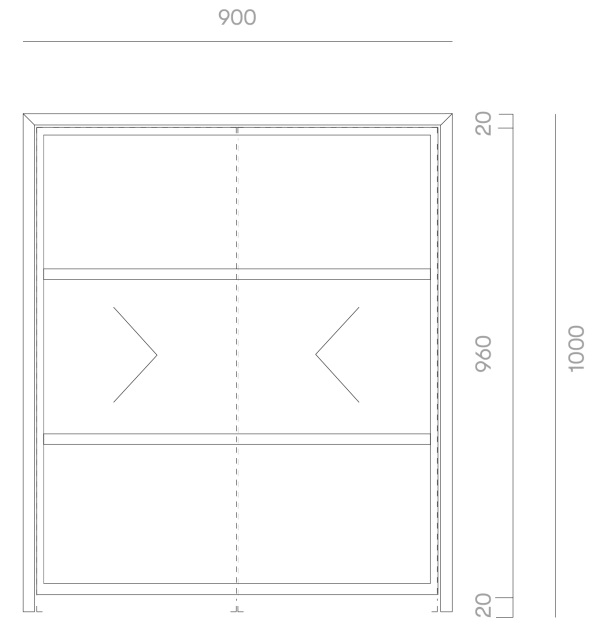

Staples Shaving Cabinet 750mm

Product Specifications

Standard Sizes

750mm / 2 door unit
Overall depth 150mm
Overall height 1000mm

Features

Blum soft close hinges
Full length mirror doors
Adjustable shelves
Polyurethane finish
Wall hung
Tasmanian Oak

Front View

Section View

Staples Shaving Cabinet

900mm

Product Specifications

Standard Sizes

900mm / 2 door unit
Overall depth 150mm
Overall height 1000mm

Features

Blum soft close hinges
Full length mirror doors
Adjustable shelves
Polyurethane finish
Wall hung
Tasmanian Oak

Front View

Section View

Staples Shaving Cabinet 1200mm

Product Specifications

Standard Sizes

1200mm / 3 door unit
Overall depth 150mm
Overall height 1000mm

1500mm / 4 door unit
Overall depth 150mm
Overall height 1000mm

Features

Blum soft close hinges
Full length mirror doors
Adjustable shelves
Polyurethane finish
Wall hung
Tasmanian Oak

Front View

Section View