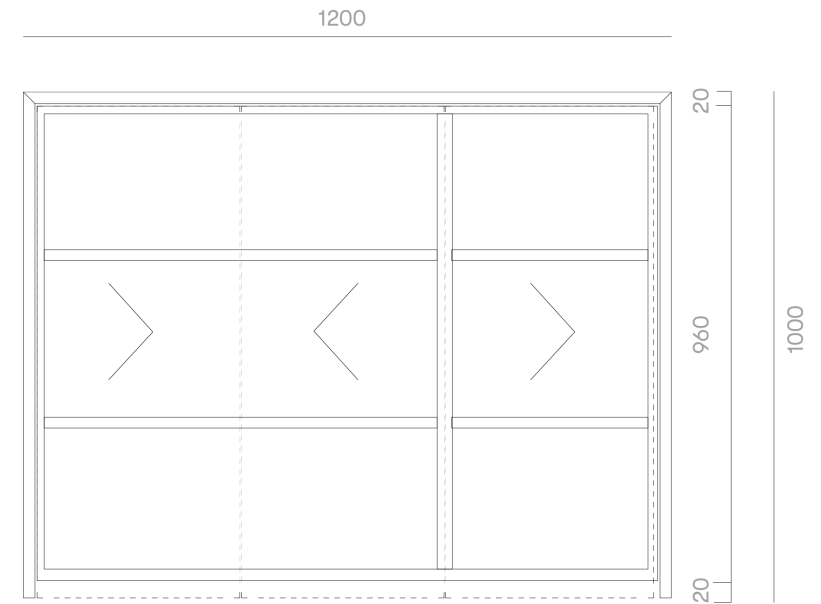

Section View