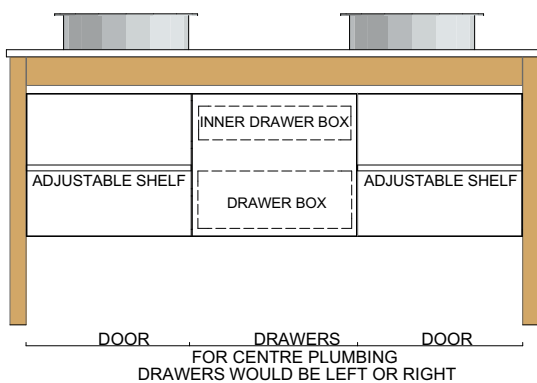

Standard sizes (L/W/H)

1200 × 500 × 750 (including stone)
(2 drawer, 2 door unit – single basin)

1500 × 500 × 750 (including stone)
(2 drawer, 2 door unit – single or double basin)

1800 × 500 × 750 (including stone)
(2 drawer, 2 door unit – single or double basin)

2100 × 500 × 750 (including stone)
(2 drawer, 2 door unit – single or double basin)

Front view

Front Section

Plumbing location

	1200	1500	1800	2100
Centre	600	750	900	1050
Left/Right	300	375	450	525

Section

Standard sizes (L/W/H)

750 x 500 x 750 (including stone)
(2 door unit – single basin)

900 x 500 x 750 (including stone)
(2 door unit – single basin)

Front view

Plumbing location

	750	900
Centre	375	450

Front Section