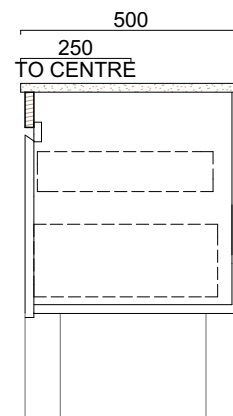

Standard sizes (L/W/H)

1200 × 500 × 750 (including stone)
(2 drawer, 2 door unit – single basin)

1500 × 500 × 750 (including stone)
(2 drawer, 2 door unit – single or double basin)

1800 × 500 × 750 (including stone)
(2 drawer, 2 door unit – single or double basin)

2100 × 500 × 750 (including stone)
(2 drawer, 2 door unit – single or double basin)

Front view

Front Section

Plumbing location

	1200	1500	1800	2100
Centre	600	750	900	1050
Left/Right	300	375	450	525

Section

Standard sizes (L/W/H)

750 x 500 x 750 (including stone)
(2 door unit – single basin)

900 x 500 x 750 (including stone)
(2 door unit – single basin)

Front view

Plumbing location

	750	900
Centre	375	450

Front Section