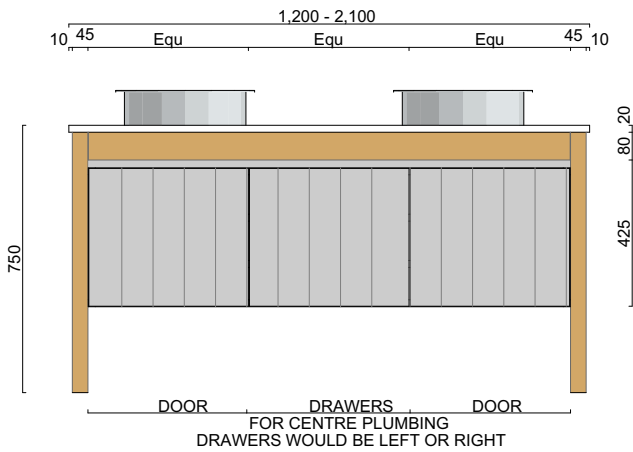

Standard sizes (L/W/H)

1200 × 500 × 750 (including stone)
(2 drawer, 2 door unit – single basin)

1500 × 500 × 750 (including stone)
(2 drawer, 2 door unit – single or double basin)

1800 × 500 × 750 (including stone)
(2 drawer, 2 door unit – single or double basin)

2100 × 500 × 750 (including stone)
(2 drawer, 2 door unit – single or double basin)

Front view

Front Section

Plumbing location

	1200	1500	1800	2100
Centre	600	750	900	1050
Left/Right	300	375	450	525

Section

Standard sizes (L/W/H)

750 x 500 x 750 (including stone)
(2 door unit – single basin)

900 x 500 x 750 (including stone)
(2 door unit – single basin)

Front view

Plumbing location

	750	900
Centre	375	450

Front Section