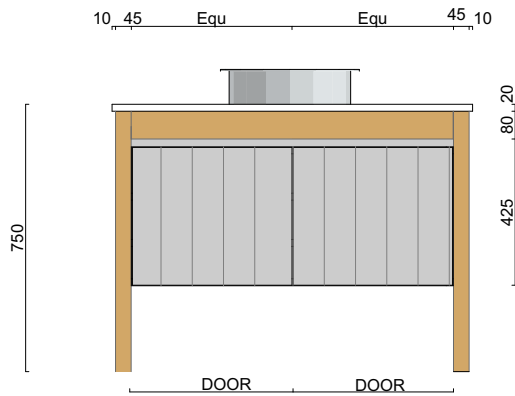

Standard sizes (L/W/H)

1200 × 500 × 750 (including stone)
(2 drawer, 2 door unit – single basin)

1500 × 500 × 750 (including stone)
(2 drawer, 2 door unit – single or double basin)

1800 × 500 × 750 (including stone)
(2 drawer, 2 door unit – single or double basin)

2100 × 500 × 750 (including stone)
(2 drawer, 2 door unit – single or double basin)

Front view

Front Section

Plumbing location

	1200	1500	1800	2100
Centre	600	750	900	1050
Left/Right	300	375	450	525

Section

Freo Single Freestanding Vanity Stone Top

Product Specifications

Pictured: Freo Vanity, V-groove panel profile, American Oak Light, Quantum Quartz Alpine White Stone Top
Available in Rattan and Shaker Profiles also

Standard sizes (L/W/H)

750 x 500 x 750 (including stone)
(2 door unit – single basin)

900 x 500 x 750 (including stone)
(2 door unit – single basin)

Front view

Plumbing location

	750	900
Centre	375	450

Front Section