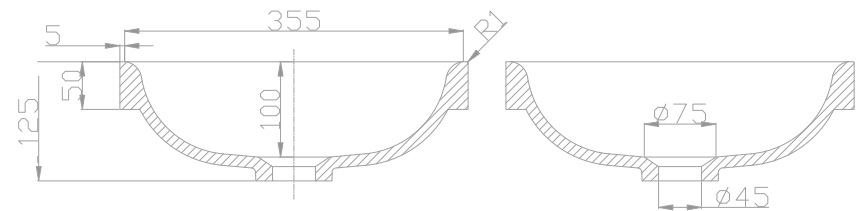

Bailee Round Basin

Semi Inset
Ø 365mm x 50mm H
32mm + 40mm waste

Made from modified acrylic the Bailee range is comprised of 100% acrylic resin and is a solid, non-porous, homogeneous material which has excellent antibacterial and anti-staining properties.

*all sizes in mm

*we recommend that our basins are installed by a licensed contractor

*basin takes both 32mm and 40mm wastes

*includes white push down plug and waste to match

*when paired with a Loughlin Furniture vanity the stone top will be cut to suit the semi inset basin