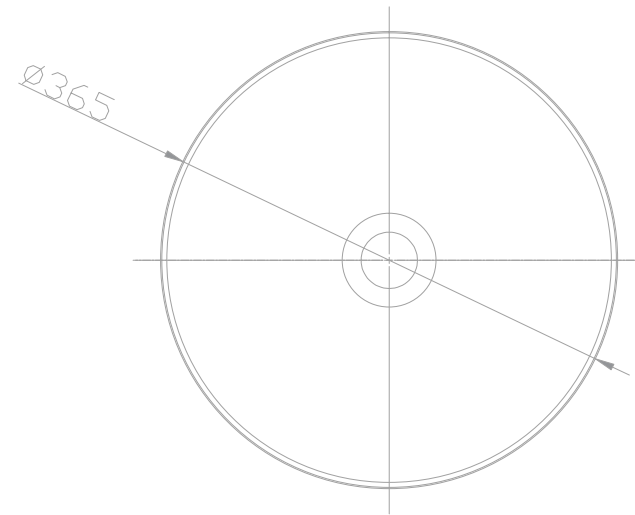

Bailee Round Basin

Semi Inset
Ø 365mm x 50mm H
32mm + 40mm waste

Made from modified acrylic the Bailee range is comprised of 100% acrylic resin and is a solid, non-porous, homogeneous material which has excellent antibacterial and anti-staining properties.

*all sizes in mm

*we recommend that our basins are installed by a licensed contractor

*basin takes both 32mm and 40mm wastes

*includes white push down plug and waste to match

*when paired with a Loughlin Furniture vanity the stone top will be cut to suit the semi inset basin