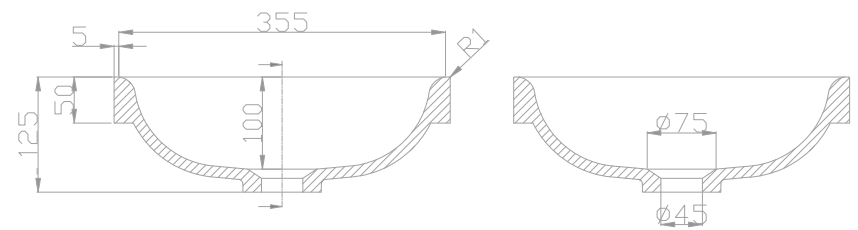

Bailee Square Basin

Semi Inset
365mm L x 365mm W x 50mm H
32mm + 40mm waste

Made from modified acrylic the Bailee range is comprised of 100% acrylic resin and is a solid, non-porous, homogeneous material which has excellent antibacterial and anti-staining properties.

*all sizes in mm
*we recommend that our basins are installed by a licensed contractor
*basin takes both 32mm and 40mm wastes
*includes white push down plug and waste to match
*when paired with a Loughlin Furniture vanity the stone top will be cut to suit the semi inset basin