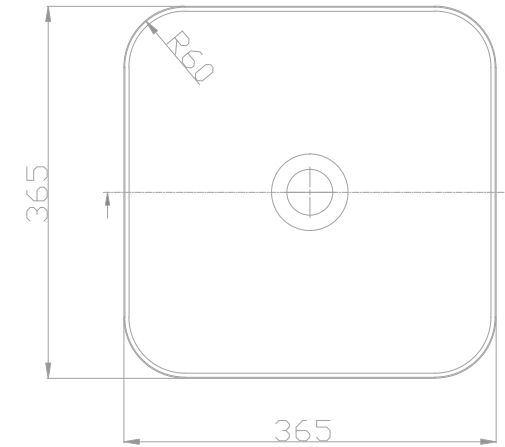

Bailee Square Basin

Semi Inset
365mm L x 365mm W x 50mm H
32mm + 40mm waste

Made from modified acrylic the Bailee range is comprised of 100% acrylic resin and is a solid, non-porous, homogeneous material which has excellent antibacterial and anti-staining properties.

*all sizes in mm
*we recommend that our basins are installed by a licensed contractor
*basin takes both 32mm and 40mm wastes
*includes white push down plug and waste to match
*when paired with a Loughlin Furniture vanity the stone top will be cut to suit the semi inset basin