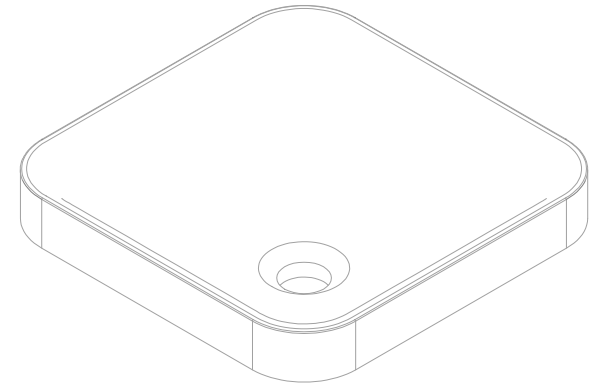

Bailee Square Basin

Semi Inset
365mm L x 365mm W x 50mm H
32mm + 40mm waste

Made from modified acrylic the Bailee range is comprised of 100% acrylic resin and is a solid, non-porous, homogeneous material which has excellent antibacterial and anti-staining properties.

*all sizes in mm
*we recommend that our basins are installed by a licensed contractor
*basin takes both 32mm and 40mm wastes
*includes white push down plug and waste to match
*when paired with a Loughlin Furniture vanity the stone top will be cut to suit the semi inset basin