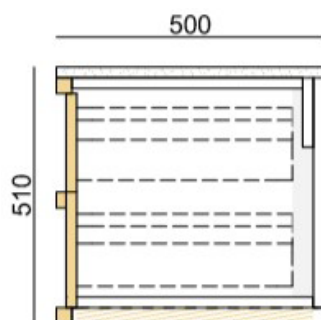

Angourie Double Vanity

Product Specifications

Pictured: Angourie Double Vanity, American Oak Light, Quantum Quartz Alpine White Stone Top, Eden round basins

Standard sizes (L/W/H)

1500 x 500 x 510
(4 drawer unit – single or double basin)

1800 x 500 x 510
(4 drawer unit – single or double basin)

Front view

Plumbing location

	1500	1800
Centre	750	900
Left/Right	375	450

Section

Plan view