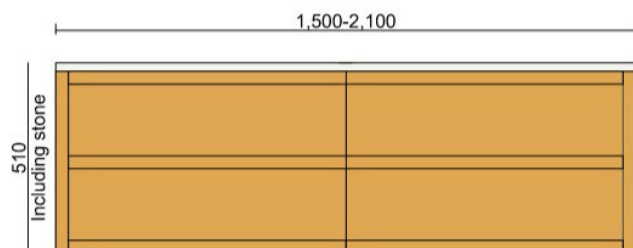

Angourie Double Vanity

Product Specifications

Pictured: Angourie Double Vanity, American Oak Light, Quantum Quartz Alpine White Stone Top, Eden round basins

Standard sizes (L/W/H)

1500 x 500 x 510
(4 drawer unit – single or double basin)

1800 x 500 x 510
(4 drawer unit – single or double basin)

Front view

Plumbing location

	1500	1800
Centre	750	900
Left/Right	375	450

Section

Plan view