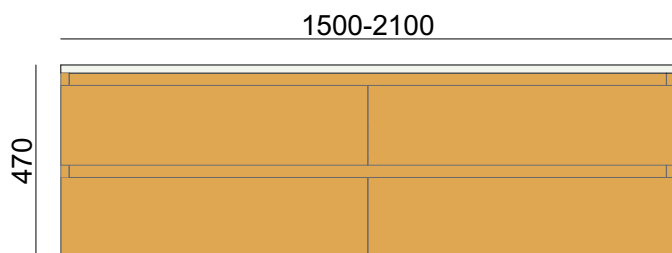

Avoca Double Vanity

Product Specifications

Standard sizes (L/W/H)

1500 × 500 × 470
(4 drawer unit – single or double basin)

1800 × 500 × 470
(4 drawer unit – single or double basin)

2100 × 500 × 470
(4 drawer unit – single or double basin)

Front view

Plumbing location

	1500	1800	2100
Centre	750	900	1050
Left/Right	375	450	525

Section

Plan view