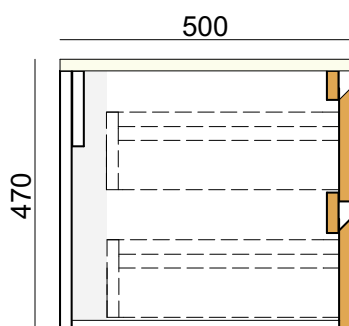

Avoca Double Vanity

Product Specifications

Standard sizes (L/W/H)

1500 × 500 × 470
(4 drawer unit – single or double basin)

1800 × 500 × 470
(4 drawer unit – single or double basin)

2100 × 500 × 470
(4 drawer unit – single or double basin)

Front view

Plumbing location

	1500	1800	2100
Centre	750	900	1050
Left/Right	375	450	525

Section

Plan view