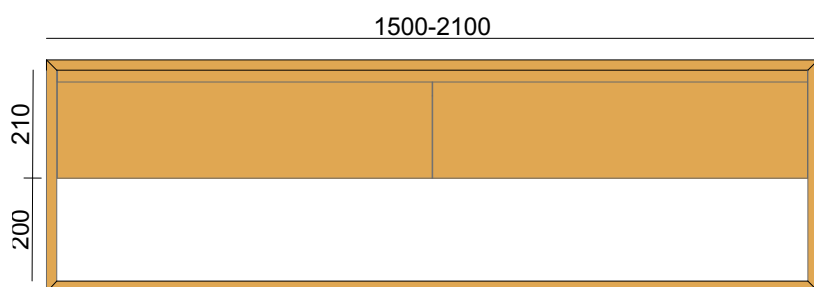

Baxter Double Vanity

Product Specifications

Pictured: Baxter Double Vanity, American Oak Aged,

Standard sizes (L/W/H)

1500 x 500 x 450
(2 drawer unit – single or double basin)

1800 x 500 x 450
(2 drawer unit – single or double basin)

2100 x 500 x 450
(2 drawer unit – single or double basin)

Front view

Plumbing location

	1500	1800	2100
Centre	750	900	1050
Left/Right	375	450	525

Plan view

Section