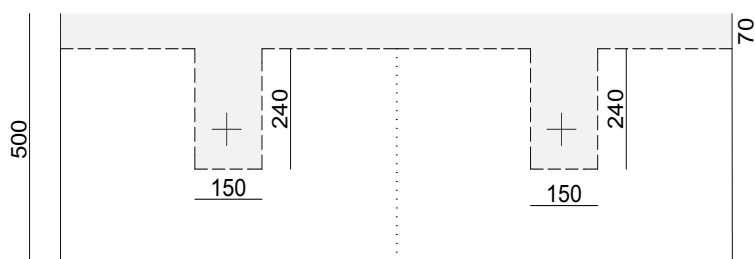

Baxter Double Vanity

Product Specifications

Pictured: Baxter Double Vanity, American Oak Aged,

Standard sizes (L/W/H)

1500 x 500 x 450
(2 drawer unit – single or double basin)

1800 x 500 x 450
(2 drawer unit – single or double basin)

2100 x 500 x 450
(2 drawer unit – single or double basin)

Front view

Plumbing location

	1500	1800	2100
Centre	750	900	1050
Left/Right	375	450	525

Plan view

Section