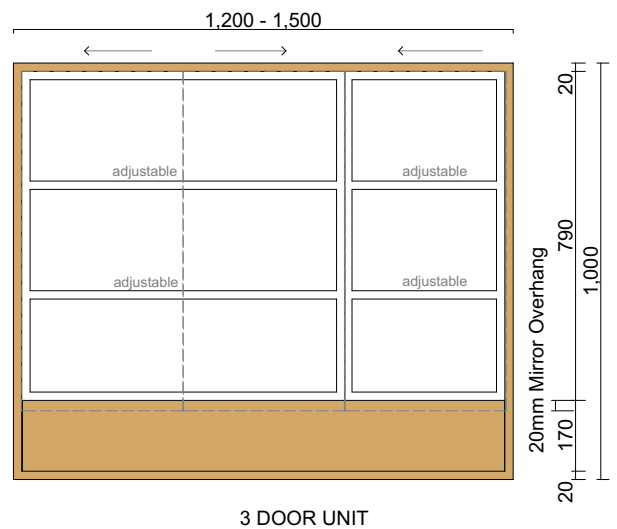

Elanora Shaving Cabinet

Product Specifications

Pictured: Elanora Shaving Cabinet Blackbutt Natural

Standard sizes (L/W/H)

600 × 150 × 1000
(1 or 2 door unit)

750 × 150 × 1000
(2 door unit)

900 × 150 × 1000
(2 door unit)

1200 × 150 × 1000
(2 or 3 door unit)

1500 × 150 × 1000
(3 or 4 door unit)

1800 × 150 × 1000
(4 door unit)

Front Section

Section

Front Section

Front Section