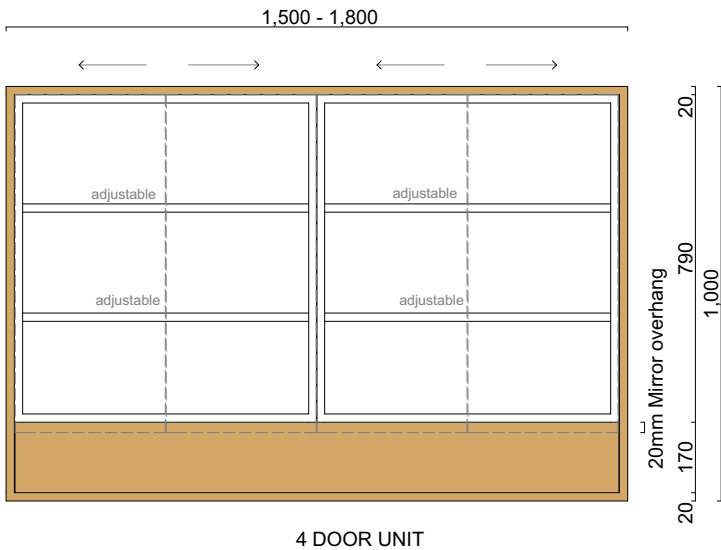

Elanora Shaving Cabinet

Product Specifications

Pictured: Elanora Shaving Cabinet Blackbutt Natural

Standard sizes (L/W/H)

600 × 150 × 1000
(1 or 2 door unit)

750 × 150 × 1000
(2 door unit)

900 × 150 × 1000
(2 door unit)

1200 × 150 × 1000
(2 or 3 door unit)

1500 × 150 × 1000
(3 or 4 door unit)

1800 × 150 × 1000
(4 door unit)

Front Section

Section

Front Section

Front Section