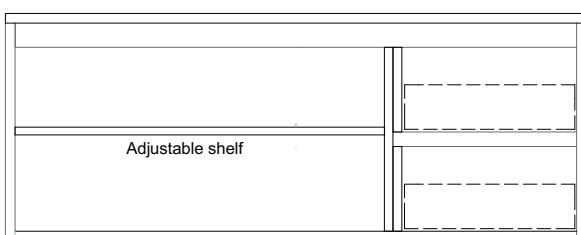

Kellie Vanity

Product Specifications

Pictured: Kellie Vanity, Blackbutt Natural, Quantum Quartz Alpine White Stone Top

Standard sizes (L/W/H)

900 x 500 x 470

(2 drawer, 2 door unit – single basin)

1200 x 500 x 470

(2 drawer, 2 door unit – single basin)

1500 x 500 x 470

(2 drawer, 2 door unit – single or double basin)

1800 x 500 x 470

(2 drawer, 4 door unit – single or double basin)

2100 x 500 x 470

(2 drawer, 4 door unit – single or double basin)

Front view

Plumbing location

	900	1200	1500	1800	2100
Centre	450	600	750	900	1050
Left/Right	225	300	375	450	525

Front Section

Section