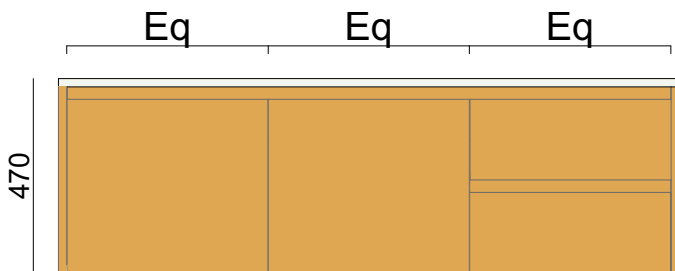

Kellie Vanity

Product Specifications

Pictured: Kellie Vanity, Blackbutt Natural, Quantum Quartz Alpine White Stone Top

Standard sizes (L/W/H)

900 x 500 x 470

(2 drawer, 2 door unit – single basin)

1200 x 500 x 470

(2 drawer, 2 door unit – single basin)

1500 x 500 x 470

(2 drawer, 2 door unit – single or double basin)

1800 x 500 x 470

(2 drawer, 4 door unit – single or double basin)

2100 x 500 x 470

(2 drawer, 4 door unit – single or double basin)

Front view

Plumbing location

	900	1200	1500	1800	2100
Centre	450	600	750	900	1050
Left/Right	225	300	375	450	525

Front Section

Section