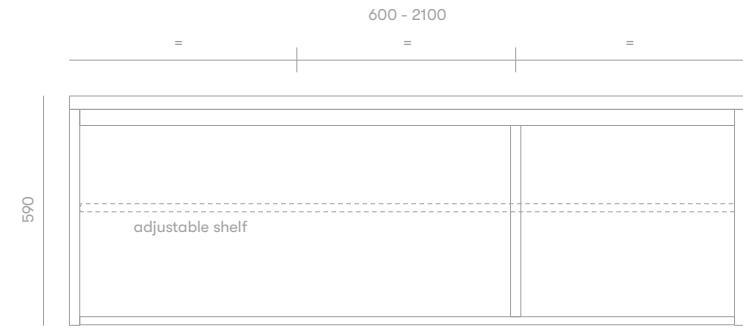

Section View