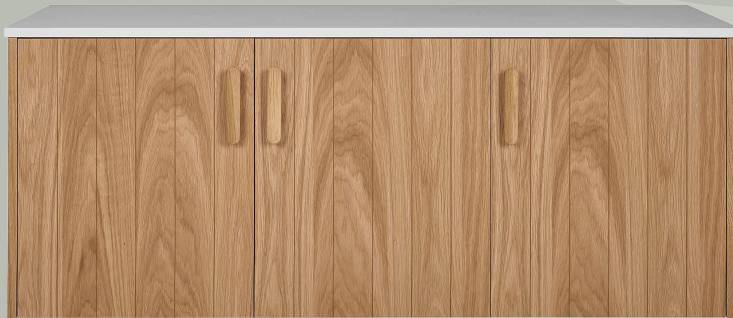

# Barossa Valley Vanity

### Standard Sizes

600mm / 2 door unit / single basin  
 750mm / 2 door unit / single basin  
 900mm / 2 door unit / single basin  
 1200mm / 3 door unit / single basin  
 1500mm / 3 door unit / double basin  
 1800mm / 4 door unit / double basin  
 2100mm / 4 door unit / double basin

### Features

Real American Oak veneer  
 Blum soft close hinges  
 20mm Quantum Quartz stone tops  
 Polyurethane finish  
 Wall hung  
 5 x handle options

Front View

Section View