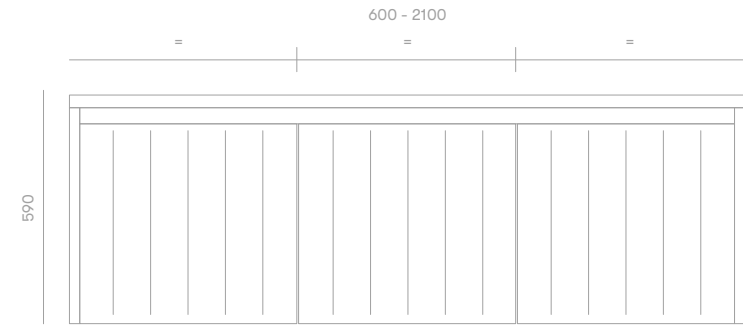

Section View