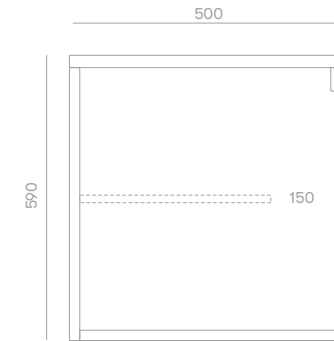

### Standard Sizes

600mm / 2 door unit / single basin  
 750mm / 2 door unit / single basin  
 900mm / 2 door unit / single basin  
 1200mm / 3 door unit / single basin  
 1500mm / 3 door unit / double basin  
 1800mm / 4 door unit / double basin  
 2100mm / 4 door unit / double basin

Overall depth 500mm  
 Overall height 590mm

## Plumbing Locations

Vanity Size	600mm	750mm	900mm	1200mm	1500mm	1800mm	2100mm
Centre Plumbing	300mm	375mm	450mm	600mm	—	—	—
Left / Right Plumbing	—	—	—	—	375mm	450mm	525mm

\*all sizes in mm  
 \*no variation on valley range  
 \*heights include 20mm Quantum Quartz Alpine White top  
 \*all vanity stone tops come with an 80mm cutout as standard unless otherwise specified