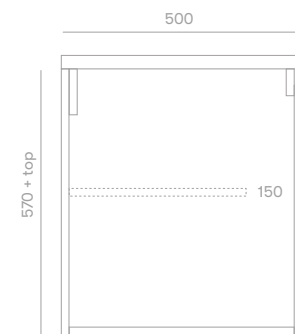

### Standard Sizes

600mm / 2 door unit / single basin  
 750mm / 2 door unit / single basin  
 900mm / 2 door unit / single basin  
 1200mm / 3 door unit / single basin  
 1500mm / 3 door unit / single or double basin  
 1800mm / 4 door unit / single or double basin  
 2100mm / 4 door unit / single or double basin

Overall depth 500mm  
 Overall height 570mm + top

## Plumbing Locations

Vanity Size	600mm	750mm	900mm	1200mm	1500mm	1800mm	2100mm
Centre Plumbing	300mm	375mm	450mm	600mm	750mm	900mm	1050mm
Left / Right Plumbing	—	—	—	300mm	375mm	450mm	525mm

\*all sizes in mm

\*heights exclude 20mm Quantum Quartz Alpine White top / 32mm timber top

\*all vanity stone tops come with an 80mm cutout as standard unless otherwise specified