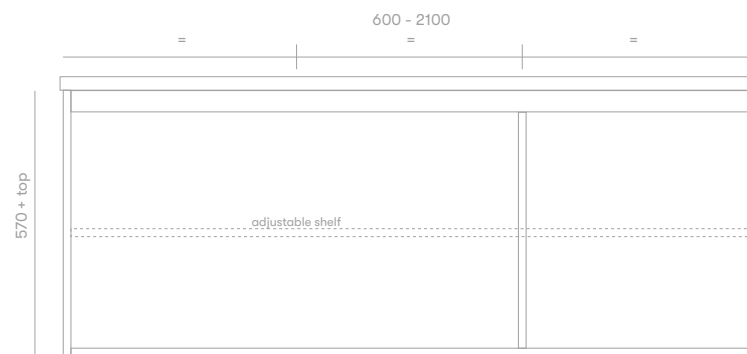

Section View