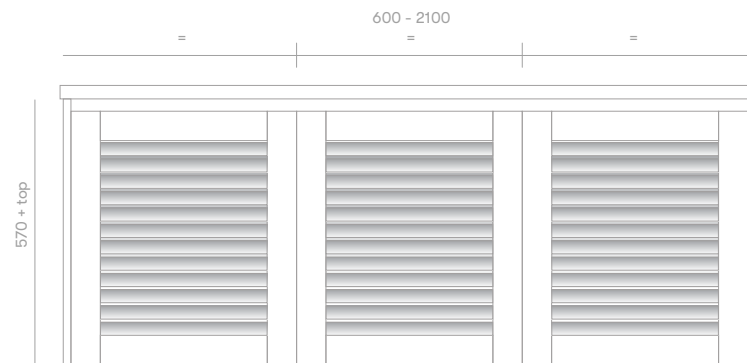

Front View

Section View