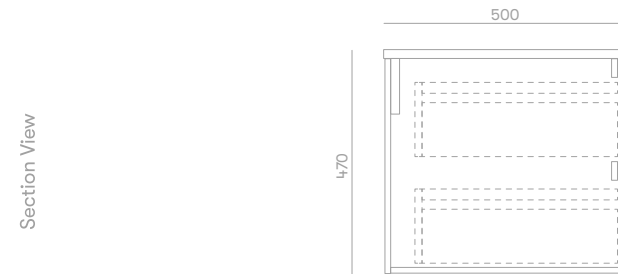

Yarra Valley Double Vanity

Product Specifications

Standard Sizes

1500mm / 4 drawer unit / double basin
1800mm / 4 drawer unit / double basin
2100mm / 4 drawer unit / double basin

Overall depth 500mm
Overall height 470mm

Features

Real American Oak veneer
Blum soft close drawer runners
20mm Quantum Quartz stone tops
Polyurethane finish
Wall hung
5 x handle options

Plumbing Locations

Vanity Size	1500mm	1800mm	2100mm
Left / Right Plumbing	375mm	450mm	525mm

*all sizes in mm
*no variation on valley range
*heights include 20mm Quantum Quartz Alpine White top
*all vanity stone tops come with an 80mm cutout as standard unless otherwise specified