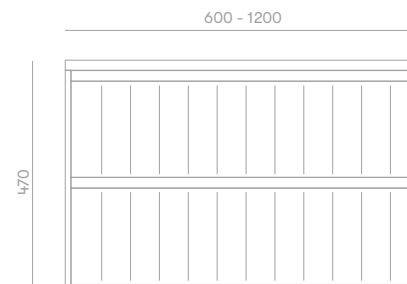

Yarra Valley Single Vanity

Product Specifications

Standard Sizes

600mm / 2 drawer unit / single basin
750mm / 2 drawer unit / single basin
900mm / 2 drawer unit / single basin
1200mm / 2 drawer unit / single basin

Overall depth 500mm
Overall height 470mm

Features

Real American Oak veneer
Blum soft close drawer runners
20mm Quantum Quartz stone tops
Polyurethane finish
Wall hung
5 x handle options

Front View

Plan View

Section View

Plumbing Locations

Vanity Size	600mm	750mm	900mm	1200mm
Centre Plumbing	300mm	375mm	450mm	600mm

*all sizes in mm
*no variation on valley range
*heights include 20mm Quantum Quartz Alpine White top
*all vanity stone tops come with an 80mm cutout as standard unless otherwise specified