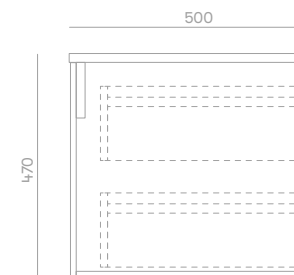

### Standard Sizes

600mm / 2 drawer unit / single basin  
 750mm / 2 drawer unit / single basin  
 900mm / 2 drawer unit / single basin  
 1200mm / 2 drawer unit / single basin

Overall depth 500mm  
 Overall height 470mm

## Plumbing Locations

Vanity Size	600mm	750mm	900mm	1200mm
Centre Plumbing	300mm	375mm	450mm	600mm

\*all sizes in mm  
 \*no variation on valley range  
 \*heights include 20mm Quantum Quartz Alpine White top  
 \*all vanity stone tops come with an 80mm cutout as standard unless otherwise specified

### Standard Sizes

1500mm / 4 drawer unit / double basin  
 1800mm / 4 drawer unit / double basin  
 2100mm / 4 drawer unit / double basin

Overall depth 500mm  
 Overall height 470mm

## Plumbing Locations

Vanity Size	1500mm	1800mm	2100mm
Left / Right Plumbing	375mm	450mm	525mm

\*all sizes in mm  
 \*no variation on valley range  
 \*heights include 20mm Quantum Quartz Alpine White top  
 \*all vanity stone tops come with an 80mm cutout as standard unless otherwise specified