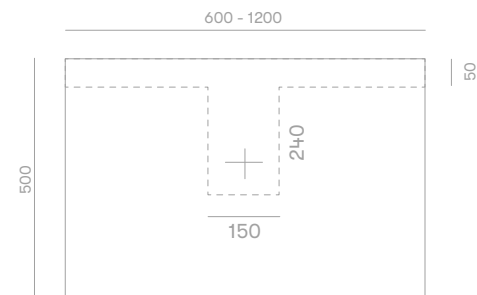

Section View