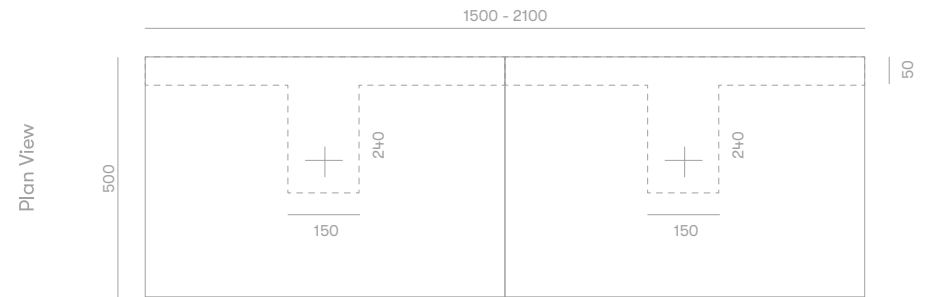

### Standard Sizes

600mm / 2 drawer unit / single basin  
 750mm / 2 drawer unit / single basin  
 900mm / 2 drawer unit / single basin  
 1200mm / 2 drawer unit / single basin

Overall depth 500mm  
 Overall height 470mm

## Plumbing Locations

Vanity Size	600mm	750mm	900mm	1200mm
Centre Plumbing	300mm	375mm	450mm	600mm

\*all sizes in mm  
 \*no variation on valley range  
 \*heights include 20mm Quantum Quartz Alpine White top  
 \*all vanity stone tops come with an 80mm cutout as standard unless otherwise specified

### Standard Sizes

1500mm / 4 drawer unit / double basin  
 1800mm / 4 drawer unit / double basin  
 2100mm / 4 drawer unit / double basin

Overall depth 500mm  
 Overall height 470mm

## Plumbing Locations

Vanity Size	1500mm	1800mm	2100mm
Left / Right Plumbing	375mm	450mm	525mm

\*all sizes in mm  
 \*no variation on valley range  
 \*heights include 20mm Quantum Quartz Alpine White top  
 \*all vanity stone tops come with an 80mm cutout as standard unless otherwise specified