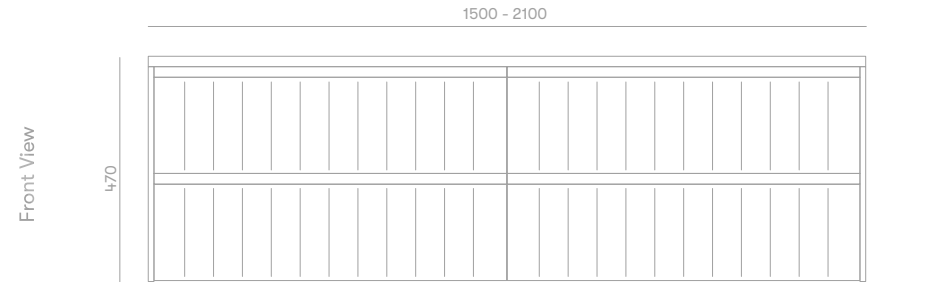

Yarra Valley Double Vanity

Product Specifications

Standard Sizes

1500mm / 4 drawer unit / double basin
1800mm / 4 drawer unit / double basin
2100mm / 4 drawer unit / double basin

Overall depth 500mm
Overall height 470mm

Features

Real American Oak veneer
Blum soft close drawer runners
20mm Quantum Quartz stone tops
Polyurethane finish
Wall hung
5 x handle options

Plumbing Locations

Vanity Size	1500mm	1800mm	2100mm
Left / Right Plumbing	375mm	450mm	525mm

*all sizes in mm
*no variation on valley range
*heights include 20mm Quantum Quartz Alpine White top
*all vanity stone tops come with an 80mm cutout as standard unless otherwise specified