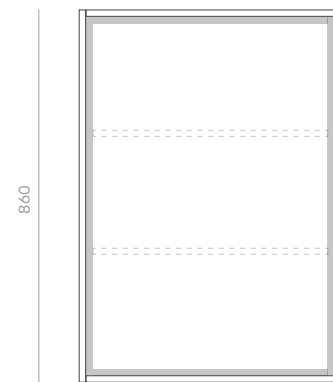

Alura Mirror Cabinet

Product Specifications

Standard Dimensions

Overall height 1000mm
Overall width 600mm
Overall depth 152mm

Features

Blum soft close hinges
Adjustable shelves
Polyurethane finish
Wall hung or recessed
Available with left or right hand hinging

600

598