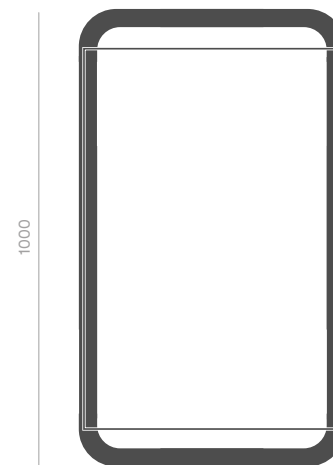

Alura Mirror Cabinet

Product Specifications

Standard Dimensions

Overall height 1000mm
Overall width 600mm
Overall depth 152mm

Features

Blum soft close hinges
Adjustable shelves
Polyurethane finish
Wall hung or recessed
Available with left or right hand hinging