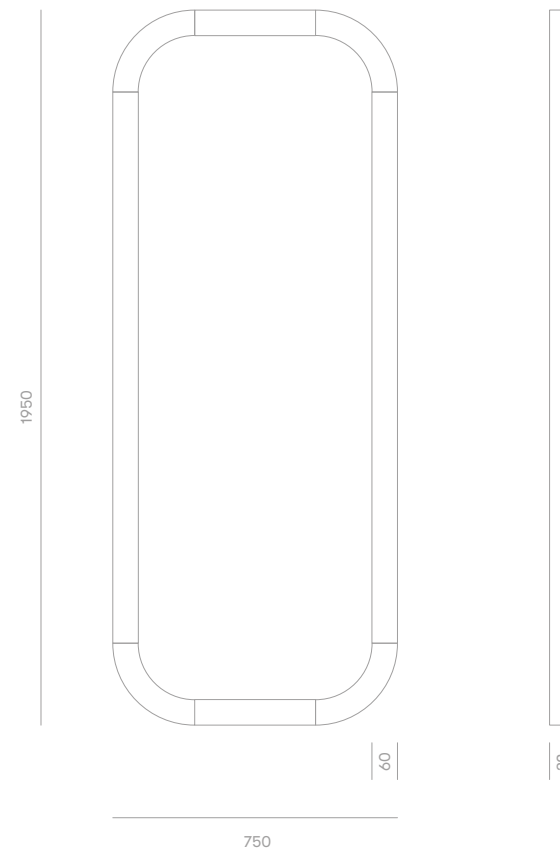

Alura Full Length Mirror

Product Specifications

Standard Dimensions

Overall height 1950mm
Overall width 750mm
Overall depth 32mm

Features

Polyurethane finish
Wall hung or free standing
Anti tip bracket included

*LF recommends using the provided anti tip bracket to secure your mirror to the wall. This is to avoid the mirror falling over and causing any serious damage or injuries. Brackets will prevent the mirror from falling if being bumped, pushed or blown over by strong winds.

*all sizes in mm