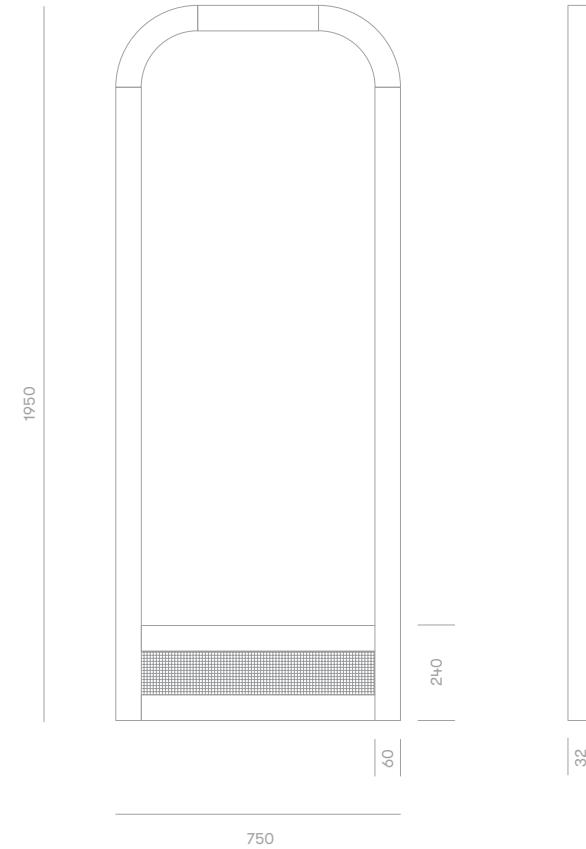

*LF recommends using the provided anti tip bracket to secure your mirror to the wall. This is to avoid the mirror falling over and causing any serious damage or injuries. Brackets will prevent the mirror from falling if being bumped, pushed or blown over by strong winds.

*all sizes in mm