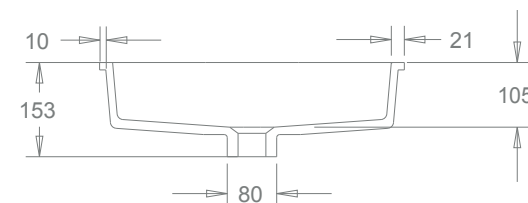

# Sotto Stadium Basin

Undermount  
450mm x 300mm x 105mm  
32mm + 40mm waste  
9L capacity  
Matt solid surface  
White

Made from modified acrylic the Sotto range is comprised of 100% acrylic resin and is a solid, non-porous, homogeneous material which has excellent antibacterial and anti-staining properties.

Loughlin  
Furniture

Top View

Side View

\*all sizes in mm  
\*we recommend that our basins are installed by a licensed contractor  
\*basin takes both 32mm and 40mm wastes  
\*includes white push down plug and waste to match  
\*when paired with a Loughlin Furniture vanity the stone top will be cut and edge polished to suit the basin