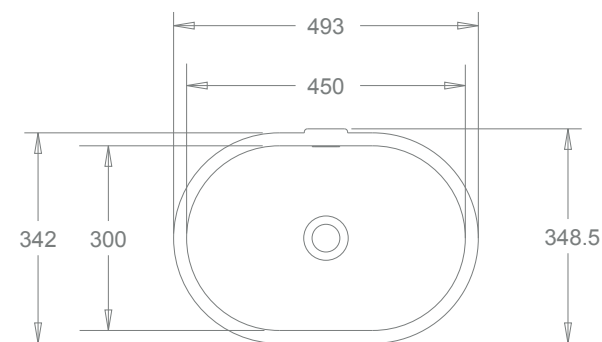

# Sotto Stadium Basin

Undermount  
450mm x 300mm x 105mm  
32mm + 40mm waste  
9L capacity  
Matt solid surface  
White

Made from modified acrylic the Sotto range is comprised of 100% acrylic resin and is a solid, non-porous, homogeneous material which has excellent antibacterial and anti-staining properties.

Loughlin  
Furniture

Top View

Side View

\*all sizes in mm  
\*we recommend that our basins are installed by a licensed contractor  
\*basin takes both 32mm and 40mm wastes  
\*includes white push down plug and waste to match  
\*when paired with a Loughlin Furniture vanity the stone top will be cut and edge polished to suit the basin