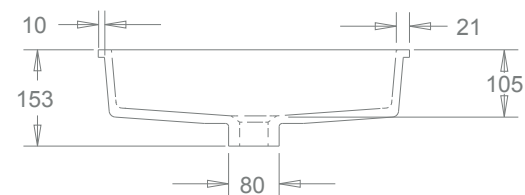

Sotto Rectangle Basin

Undermount
450mm x 300mm x 105mm
32mm + 40mm waste
10L capacity
Matt solid surface
White

Made from modified acrylic the Sotto range is comprised of 100% acrylic resin and is a solid, non-porous, homogeneous material which has excellent antibacterial and anti-staining properties.

Top View

Side View

*all sizes in mm
*we recommend that our basins are installed by a licensed contractor
*basin takes both 32mm and 40mm wastes
*includes white push down plug and waste to match
*when paired with a Loughlin Furniture vanity the stone top will be cut and edge polished to suit the basin