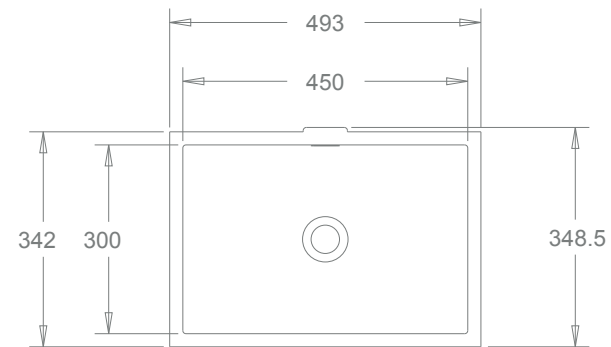

Sotto Rectangle Basin

Undermount
450mm x 300mm x 105mm
32mm + 40mm waste
10L capacity
Matt solid surface
White

Made from modified acrylic the Sotto range is comprised of 100% acrylic resin and is a solid, non-porous, homogeneous material which has excellent antibacterial and anti-staining properties.

Top View

Side View

*all sizes in mm
*we recommend that our basins are installed by a licensed contractor
*basin takes both 32mm and 40mm wastes
*includes white push down plug and waste to match
*when paired with a Loughlin Furniture vanity the stone top will be cut and edge polished to suit the basin