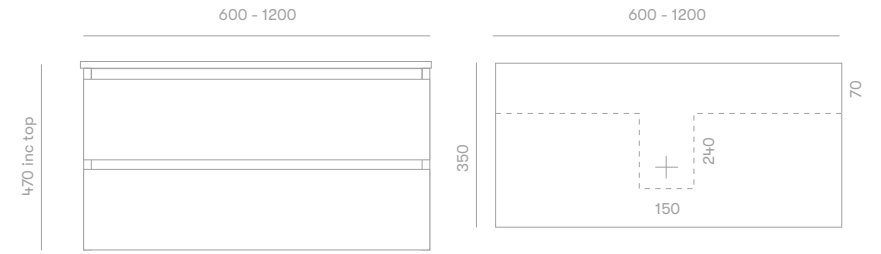

Front View

Section View