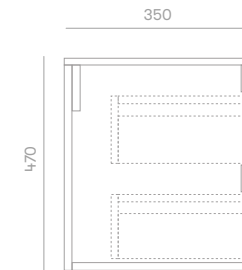

### Standard Sizes

600mm / 2 drawer / single basin  
 750mm / 2 drawer / single basin  
 900mm / 2 drawer / single basin  
 1200mm / 2 drawer / single basin  
 1500mm / 4 drawer / single or double basin  
 1800mm / 4 drawer / single or double basin  
 2100mm / 4 drawer / single or double basin

Overall depth 350mm  
 Overall height 470mm inc top

## Plumbing Locations

Vanity Size	600mm	750mm	900mm	1200mm	1500mm	1800mm	2100mm
Centre Plumbing	300mm	375mm	450mm	600mm	750mm	900mm	1050mm
Left / Right Plumbing	—	—	—	—	375mm	450mm	525mm

\*all sizes in mm

\*heights include 20mm Quantum Quartz Alpine White top

\*all vanity stone tops come with an 80mm cutout as standard unless otherwise specified