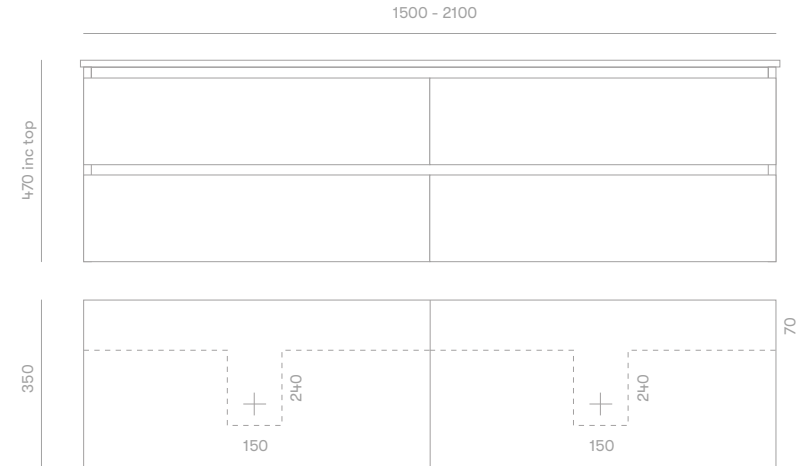

Section View