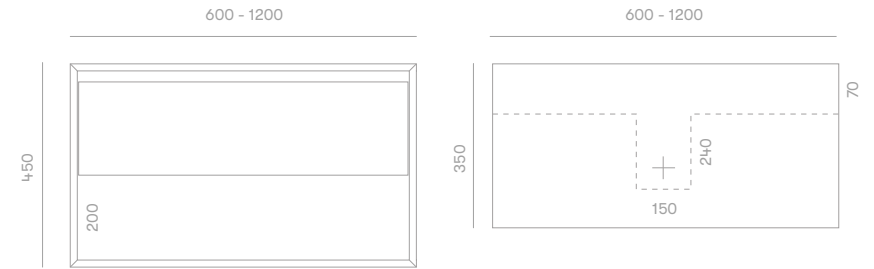

Section View