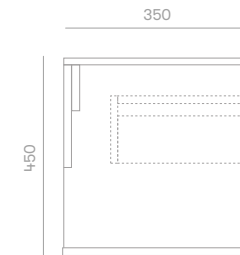

### Standard Sizes

600mm / 1 drawer / single basin  
 750mm / 1 drawer / single basin  
 900mm / 1 drawer / single basin  
 1200mm / 1 drawer / single basin  
 1500mm / 2 drawer / single or double basin  
 1800mm / 2 drawer / single or double basin  
 2100mm / 2 drawer / single or double basin

Overall depth 350mm  
 Overall height 450mm

## Plumbing Locations

Vanity Size	600mm	750mm	900mm	1200mm	1500mm	1800mm	2100mm
Centre Plumbing	300mm	375mm	450mm	600mm	750mm	900mm	1050mm
Left / Right Plumbing	—	—	225mm	300mm	375mm	450mm	525mm

\*all sizes in mm

\*all vanity stone tops come with an 80mm cutout as standard unless otherwise specified