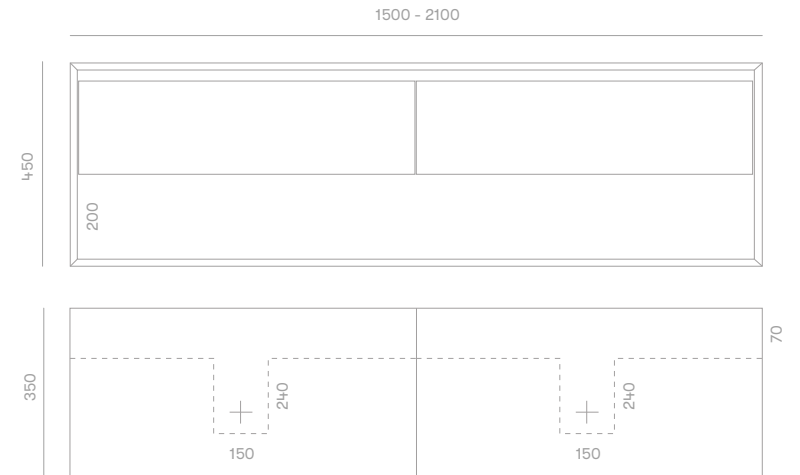

Section View