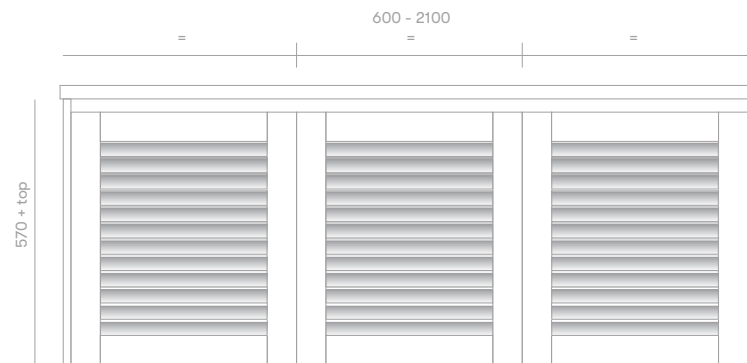

Slim Keys Vanity

Product Specifications

Standard Sizes

600mm / 2 door unit / single basin
 750mm / 2 door unit / single basin
 900mm / 2 door unit / single basin
 1200mm / 3 door unit / single basin
 1500mm / 3 door unit / single or double basin
 1800mm / 4 door unit / single or double basin
 2100mm / 4 door unit / single or double basin

Overall depth 350mm
 Overall height 570mm + top

Features

Slimline design for small spaces
 Louvred door profile
 Blum soft close hinges
 Quantum Quartz stone or timber top
 Polyurethane finish
 Wall hung

Front View

Section View

Plumbing Locations

Vanity Size	600mm	750mm	900mm	1200mm	1500mm	1800mm	2100mm
Centre Plumbing	300mm	375mm	450mm	600mm	750mm	900mm	1050mm
Left / Right Plumbing	—	—	—	300mm	375mm	450mm	525mm

*all sizes in mm

*heights exclude 20mm Quantum Quartz Alpine White top / 32mm timber top

*all vanity stone tops come with an 80mm cutout as standard unless otherwise specified