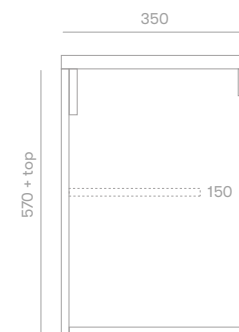

Slim Keys Vanity

Product Specifications

Standard Sizes

600mm / 2 door unit / single basin
 750mm / 2 door unit / single basin
 900mm / 2 door unit / single basin
 1200mm / 3 door unit / single basin
 1500mm / 3 door unit / single or double basin
 1800mm / 4 door unit / single or double basin
 2100mm / 4 door unit / single or double basin

Overall depth 350mm
 Overall height 570mm + top

Features

Slimline design for small spaces
 Louvred door profile
 Blum soft close hinges
 Quantum Quartz stone or timber top
 Polyurethane finish
 Wall hung

Front View

Section View

Plumbing Locations

Vanity Size	600mm	750mm	900mm	1200mm	1500mm	1800mm	2100mm
Centre Plumbing	300mm	375mm	450mm	600mm	750mm	900mm	1050mm
Left / Right Plumbing	—	—	—	300mm	375mm	450mm	525mm

*all sizes in mm

*heights exclude 20mm Quantum Quartz Alpine White top / 32mm timber top

*all vanity stone tops come with an 80mm cutout as standard unless otherwise specified