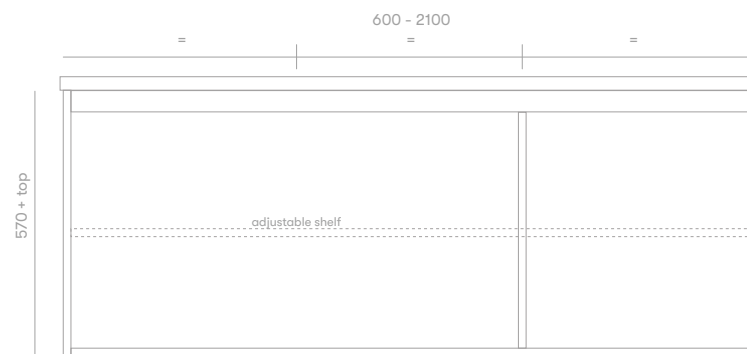

Slim Keys Vanity

Product Specifications

Standard Sizes

600mm / 2 door unit / single basin
 750mm / 2 door unit / single basin
 900mm / 2 door unit / single basin
 1200mm / 3 door unit / single basin
 1500mm / 3 door unit / single or double basin
 1800mm / 4 door unit / single or double basin
 2100mm / 4 door unit / single or double basin

Overall depth 350mm
 Overall height 570mm + top

Features

Slimline design for small spaces
 Louvred door profile
 Blum soft close hinges
 Quantum Quartz stone or timber top
 Polyurethane finish
 Wall hung

Front View

Section View

Plumbing Locations

Vanity Size	600mm	750mm	900mm	1200mm	1500mm	1800mm	2100mm
Centre Plumbing	300mm	375mm	450mm	600mm	750mm	900mm	1050mm
Left / Right Plumbing	—	—	—	300mm	375mm	450mm	525mm

*all sizes in mm

*heights exclude 20mm Quantum Quartz Alpine White top / 32mm timber top

*all vanity stone tops come with an 80mm cutout as standard unless otherwise specified