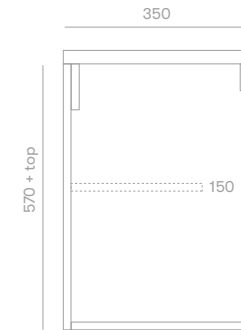

Slim Pacific Vanity

Product Specifications

Standard Sizes

600mm / 2 door unit / single basin
 750mm / 2 door unit / single basin
 900mm / 2 door unit / single basin
 1200mm / 3 door unit / single basin
 1500mm / 3 door unit / single or double basin
 1800mm / 4 door unit / single or double basin
 2100mm / 4 door unit / single or double basin

Overall depth 350mm
 Overall height 570mm + top

Features

Slimline design for small spaces
 Blum soft close hinges
 Quantum Quartz stone or timber top
 Polyurethane finish
 Wall hung
 Rattan options: Open Weave / Tight Weave

Front View

Section View

Plumbing Locations

Vanity Size	600mm	750mm	900mm	1200mm	1500mm	1800mm	2100mm
Centre Plumbing	300mm	375mm	450mm	600mm	750mm	900mm	1050mm
Left / Right Plumbing	—	—	—	300mm	375mm	450mm	525mm

*all sizes in mm

*heights exclude 20mm Quantum Quartz Alpine White top / 32mm timber top

*all vanity stone tops come with an 80mm cutout as standard unless otherwise specified