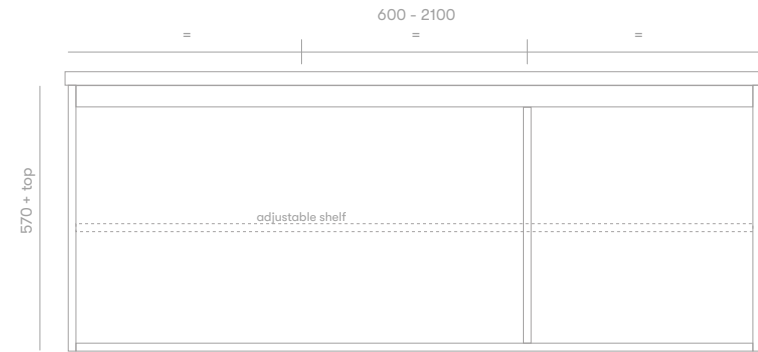

Slim Pacific Vanity

Product Specifications

Standard Sizes

600mm / 2 door unit / single basin
 750mm / 2 door unit / single basin
 900mm / 2 door unit / single basin
 1200mm / 3 door unit / single basin
 1500mm / 3 door unit / single or double basin
 1800mm / 4 door unit / single or double basin
 2100mm / 4 door unit / single or double basin

Overall depth 350mm
 Overall height 570mm + top

Features

Slimline design for small spaces
 Blum soft close hinges
 Quantum Quartz stone or timber top
 Polyurethane finish
 Wall hung
 Rattan options: Open Weave / Tight Weave

Front View

Section View

Plumbing Locations

Vanity Size	600mm	750mm	900mm	1200mm	1500mm	1800mm	2100mm
Centre Plumbing	300mm	375mm	450mm	600mm	750mm	900mm	1050mm
Left / Right Plumbing	—	—	—	300mm	375mm	450mm	525mm

*all sizes in mm

*heights exclude 20mm Quantum Quartz Alpine White top / 32mm timber top

*all vanity stone tops come with an 80mm cutout as standard unless otherwise specified