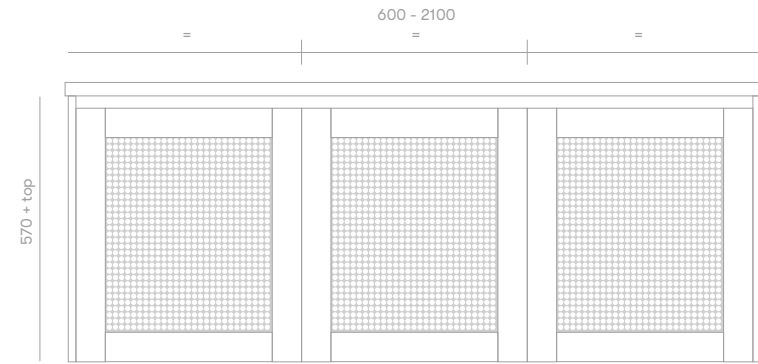

Slim Pacific Vanity

Product Specifications

Standard Sizes

600mm / 2 door unit / single basin
 750mm / 2 door unit / single basin
 900mm / 2 door unit / single basin
 1200mm / 3 door unit / single basin
 1500mm / 3 door unit / single or double basin
 1800mm / 4 door unit / single or double basin
 2100mm / 4 door unit / single or double basin

Overall depth 350mm
 Overall height 570mm + top

Features

Slimline design for small spaces
 Blum soft close hinges
 Quantum Quartz stone or timber top
 Polyurethane finish
 Wall hung
 Rattan options: Open Weave / Tight Weave

Front View

Section View

Plumbing Locations

Vanity Size	600mm	750mm	900mm	1200mm	1500mm	1800mm	2100mm
Centre Plumbing	300mm	375mm	450mm	600mm	750mm	900mm	1050mm
Left / Right Plumbing	—	—	—	300mm	375mm	450mm	525mm

*all sizes in mm

*heights exclude 20mm Quantum Quartz Alpine White top / 32mm timber top

*all vanity stone tops come with an 80mm cutout as standard unless otherwise specified