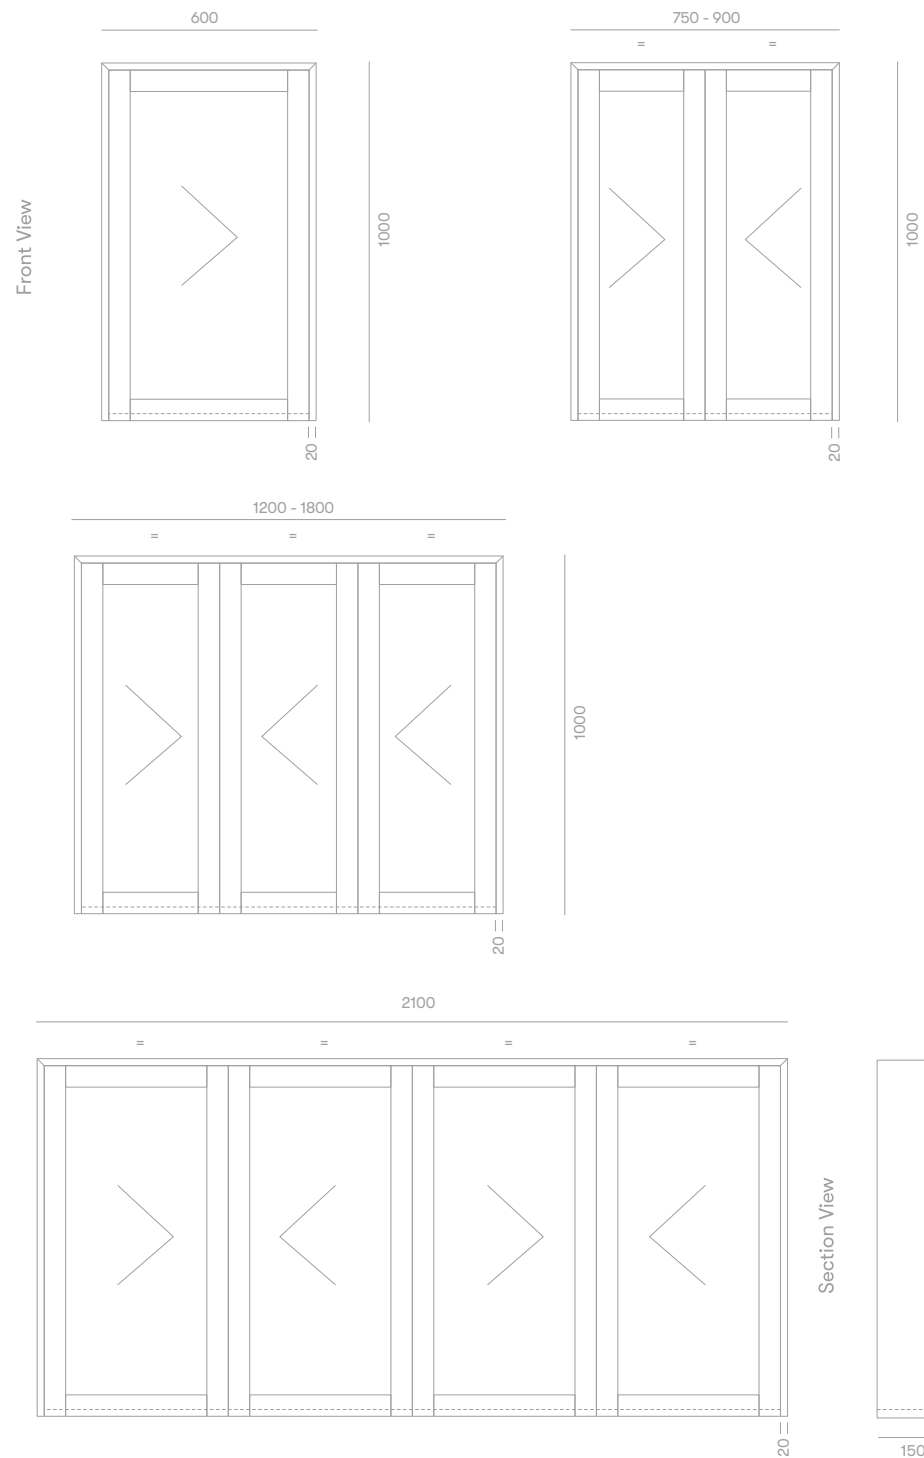

# Tasman Mirror Cabinet

## Product Specifications

### Standard Sizes

600mm / 1 door unit  
 750mm / 2 door unit  
 900mm / 2 door unit  
 1200mm / 3 door unit  
 1500mm / 3 door unit  
 1800mm / 3 door unit  
 2100mm / 4 door unit

Overall depth 150mm  
 Overall height 1000mm

### Features

Shaker style mirror doors  
 Blum soft close hinges  
 Adjustable shelves  
 Polyurethane finish  
 Wall hung

\*all sizes in mm  
 \*mirror / door overhang = 20mm  
 \*open shelves are fixed