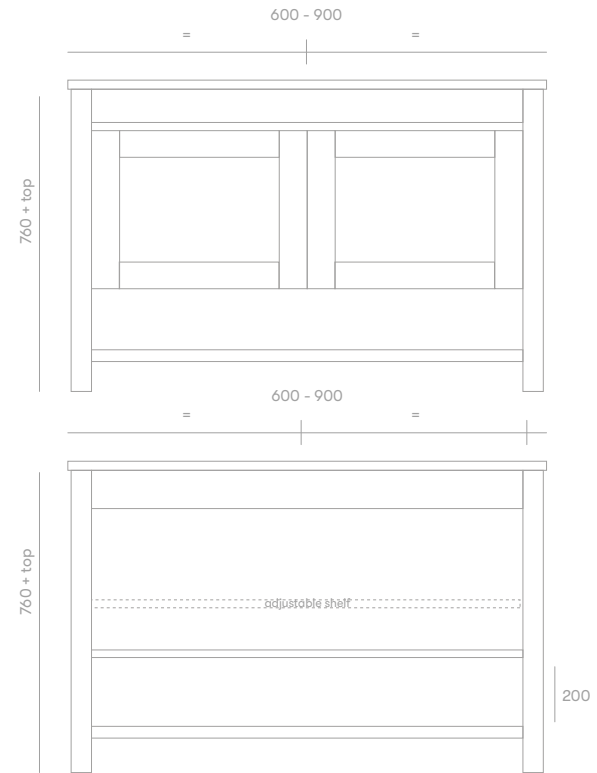

Milton Vanity

Top Mount

Product Specifications

Standard Sizes

600mm / 2 door / single basin
 750mm / 2 door / single basin
 900mm / 2 door / single basin
 1200mm / 2 door / 2 drawer / single basin
 1500mm / 2 door / 2 drawer / single or double basin
 1800mm / 2 door - 2 drawer / single or double basin
 2100mm / 2 door - 2 drawer / single or double basin

Overall depth 500mm
 Overall height 760mm + top

Features

Open shelf storage
 Blum soft close hinges / drawer runners
 Adjustable shelves
 Polyurethane finish
 Freestanding

Front View

Section View

Plumbing Locations (single basin - centre)

Plumbing Locations (double basin)

Vanity Size	1500mm	1800mm	2100mm
Left / Right Plumbing	375mm	450mm	525mm

*all sizes in mm
 *heights exclude 20mm stone top / 32mm timber top
 *all tops come with an 80mm cutout for waste unless otherwise specified