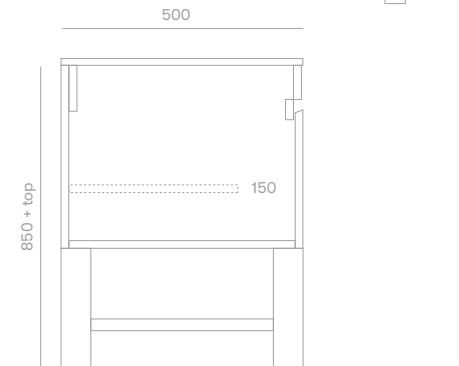

Milton Vanity

Semi Inset / Undermount

Product Specifications

Standard Sizes

600mm / 2 door / single basin
 750mm / 2 door / single basin
 900mm / 2 door / single basin
 1200mm / 2 door / 2 drawer / single basin
 1500mm / 2 door / 2 drawer / single or double basin
 1800mm / 2 door - 2 drawer / single or double basin
 2100mm / 2 door - 2 drawer / single or double basin

Overall depth 500mm
 Overall height 850mm + top

Features

Open shelf storage
 Blum soft close hinges / drawer runners
 Adjustable shelves
 Polyurethane finish
 Freestanding

Front View

Section View

Plumbing Locations (single basin - centre)

Vanity Size	600mm	750mm	900mm
Centre Plumbing	300mm	375mm	450mm

*all sizes in mm
 *heights exclude 20mm stone top / 32mm timber top
 *all tops come with an 80mm cutout for waste unless otherwise specified

Plumbing Locations (double basin)

Vanity Size	1500mm	1800mm	2100mm
Left / Right Plumbing	375mm	450mm	525mm

*all sizes in mm
 *heights exclude 20mm stone top / 32mm timber top
 *all tops come with an 80mm cutout for waste unless otherwise specified