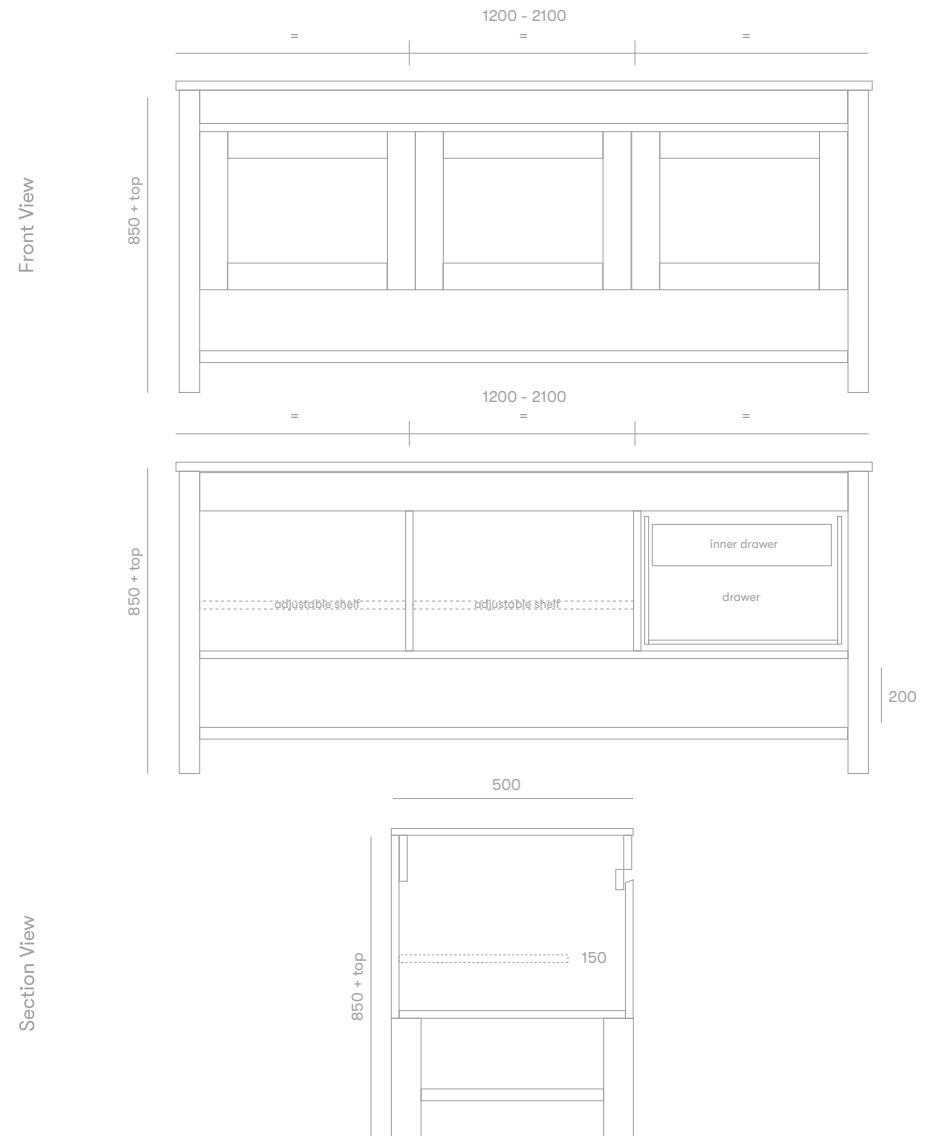

Milton Vanity

Semi Inset / Undermount

Product Specifications

Standard Sizes

600mm / 2 door / single basin
 750mm / 2 door / single basin
 900mm / 2 door / single basin
 1200mm / 2 door / 2 drawer / single basin
 1500mm / 2 door / 2 drawer / single or double basin
 1800mm / 2 door - 2 drawer / single or double basin
 2100mm / 2 door - 2 drawer / single or double basin

Overall depth 500mm
 Overall height 850mm + top

Features

Open shelf storage
 Blum soft close hinges / drawer runners
 Adjustable shelves
 Polyurethane finish
 Freestanding

Front View

Section View

Plumbing Locations (single basin - centre)

Vanity Size	600mm	750mm	900mm
Centre Plumbing	300mm	375mm	450mm

*all sizes in mm
 *heights exclude 20mm stone top / 32mm timber top
 *all tops come with an 80mm cutout for waste unless otherwise specified

Plumbing Locations (double basin)

Vanity Size	1500mm	1800mm	2100mm
Left / Right Plumbing	375mm	450mm	525mm

*all sizes in mm
 *heights exclude 20mm stone top / 32mm timber top
 *all tops come with an 80mm cutout for waste unless otherwise specified