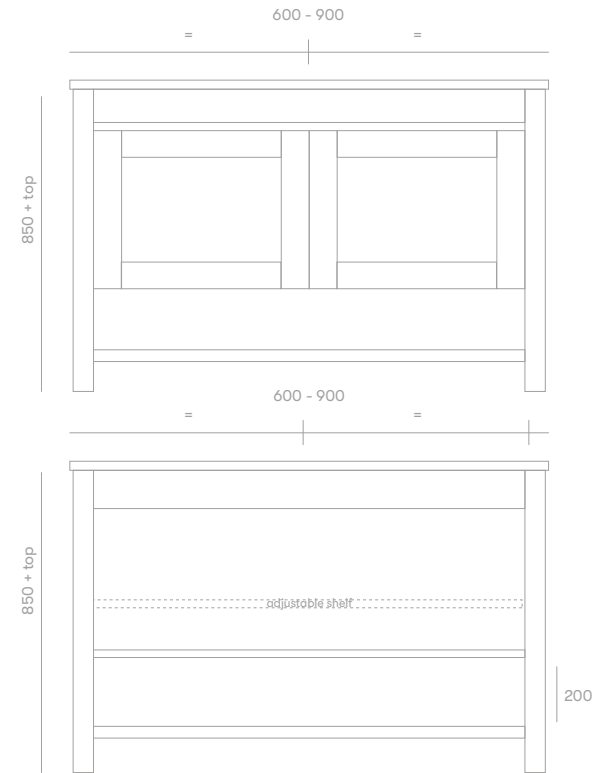

Plumbing Locations (single basin - centre - left/right)

Vanity Size	1200mm	1500mm	1800mm	2100mm
Centre Plumbing	600mm	750mm	900mm	1050mm
Left / Right Plumbing	300mm	375mm	450mm	525mm

*all sizes in mm
 *heights exclude 20mm stone top / 32mm timber top
 *all tops come with an 80mm cutout for waste unless otherwise specified

Milton Vanity

Semi Inset / Undermount

Product Specifications

Standard Sizes

600mm / 2 door / single basin
 750mm / 2 door / single basin
 900mm / 2 door / single basin
 1200mm / 2 door / 2 drawer / single basin
 1500mm / 2 door / 2 drawer / single or double basin
 1800mm / 2 door - 2 drawer / single or double basin
 2100mm / 2 door - 2 drawer / single or double basin

Overall depth 500mm
 Overall height 850mm + top

Features

Open shelf storage
 Blum soft close hinges / drawer runners
 Adjustable shelves
 Polyurethane finish
 Freestanding

Front View

Section View

Plumbing Locations (single basin - centre)

Plumbing Locations (double basin)

Vanity Size	1500mm	1800mm	2100mm
Left / Right Plumbing	375mm	450mm	525mm

*all sizes in mm
 *heights exclude 20mm stone top / 32mm timber top
 *all tops come with an 80mm cutout for waste unless otherwise specified