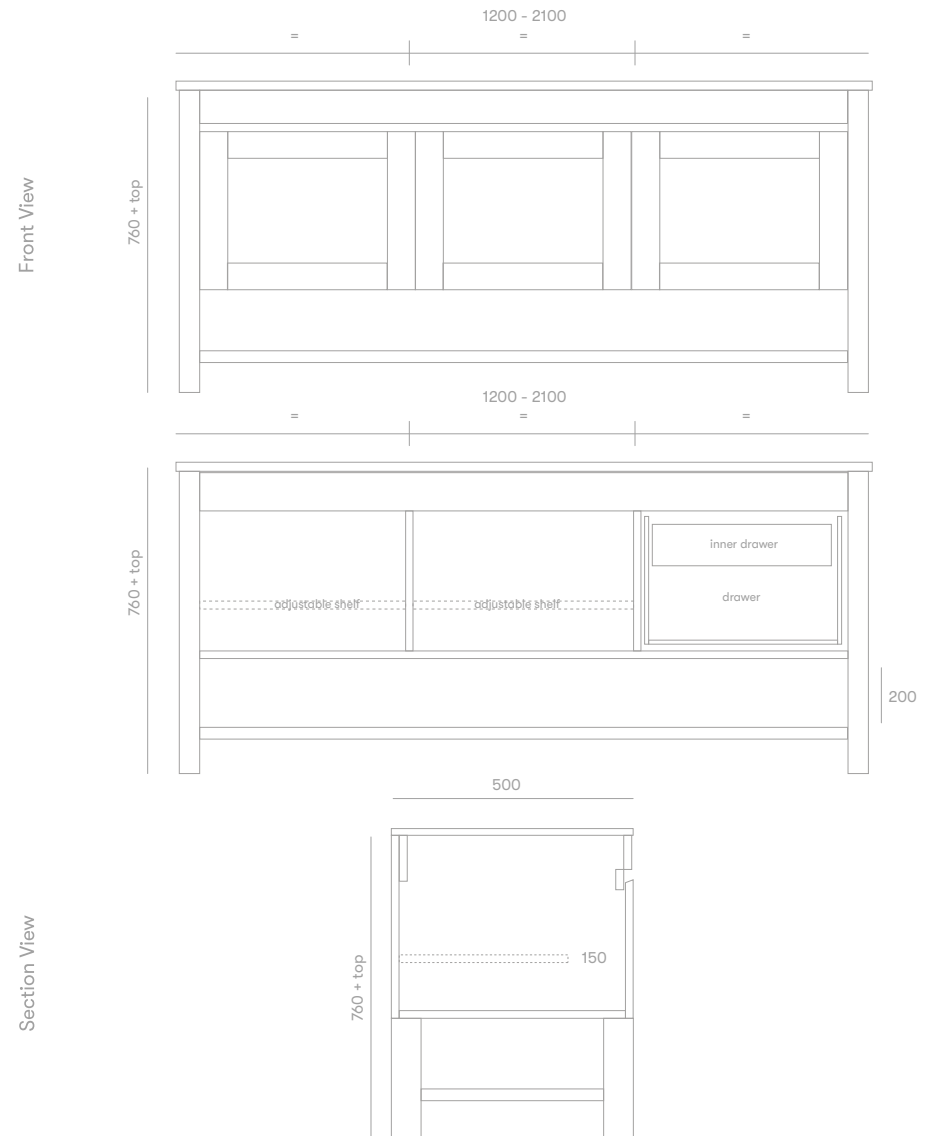

Milton Vanity

Top Mount

Product Specifications

Standard Sizes

600mm / 2 door / single basin
 750mm / 2 door / single basin
 900mm / 2 door / single basin
 1200mm / 2 door / 2 drawer / single basin
 1500mm / 2 door / 2 drawer / single or double basin
 1800mm / 2 door - 2 drawer / single or double basin
 2100mm / 2 door - 2 drawer / single or double basin

Overall depth 500mm
 Overall height 760mm + top

Features

Open shelf storage
 Blum soft close hinges / drawer runners
 Adjustable shelves
 Polyurethane finish
 Freestanding

Front View

Section View

Plumbing Locations (single basin - centre)

Plumbing Locations (double basin)

Vanity Size	1500mm	1800mm	2100mm
Left / Right Plumbing	375mm	450mm	525mm

*all sizes in mm
 *heights exclude 20mm stone top / 32mm timber top
 *all tops come with an 80mm cutout for waste unless otherwise specified