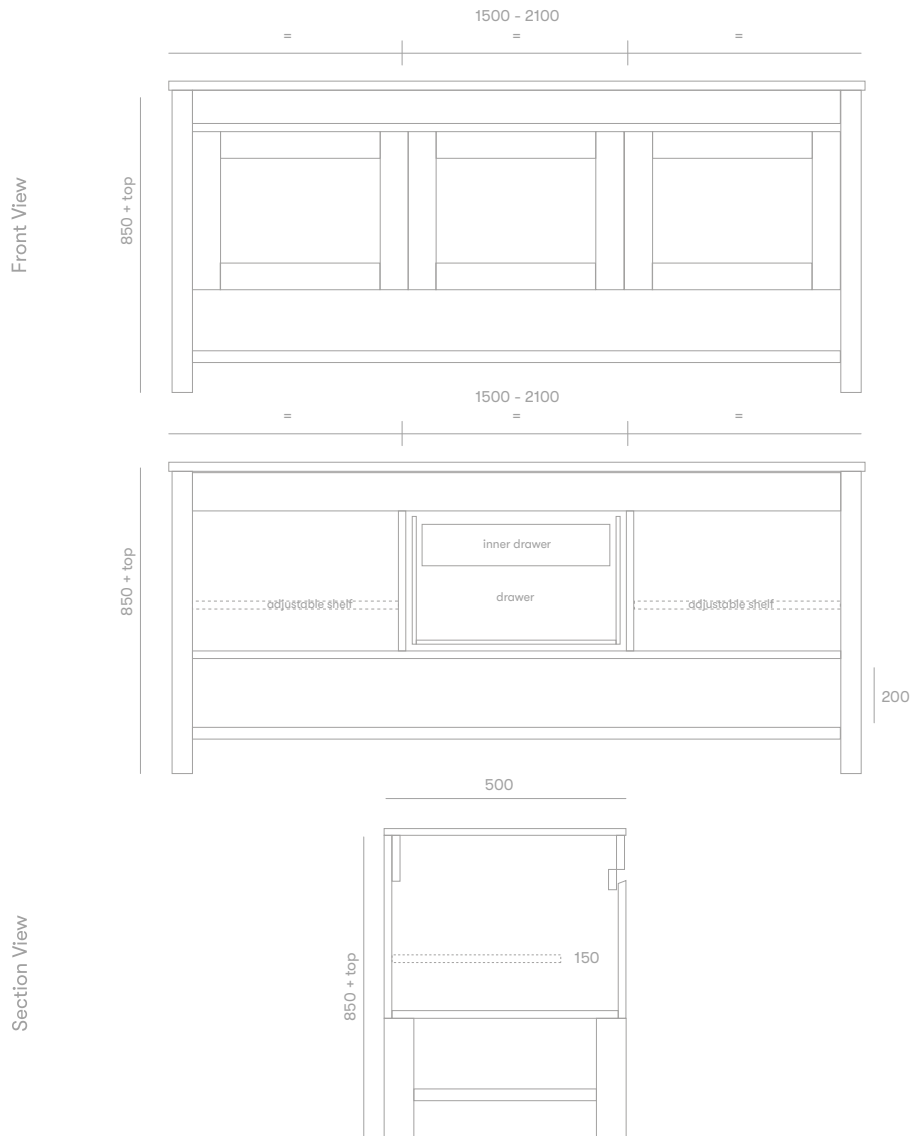

Milton Vanity

Semi Inset / Undermount

Product Specifications

Standard Sizes

600mm / 2 door / single basin
 750mm / 2 door / single basin
 900mm / 2 door / single basin
 1200mm / 2 door / 2 drawer / single basin
 1500mm / 2 door / 2 drawer / single or double basin
 1800mm / 2 door - 2 drawer / single or double basin
 2100mm / 2 door - 2 drawer / single or double basin

Overall depth 500mm
 Overall height 850mm + top

Features

Open shelf storage
 Blum soft close hinges / drawer runners
 Adjustable shelves
 Polyurethane finish
 Freestanding

Front View

Section View

Plumbing Locations (single basin - centre)

Vanity Size	600mm	750mm	900mm
Centre Plumbing	300mm	375mm	450mm

*all sizes in mm
 *heights exclude 20mm stone top / 32mm timber top
 *all tops come with an 80mm cutout for waste unless otherwise specified

Plumbing Locations (double basin)

Vanity Size	1500mm	1800mm	2100mm
Left / Right Plumbing	375mm	450mm	525mm

*all sizes in mm
 *heights exclude 20mm stone top / 32mm timber top
 *all tops come with an 80mm cutout for waste unless otherwise specified