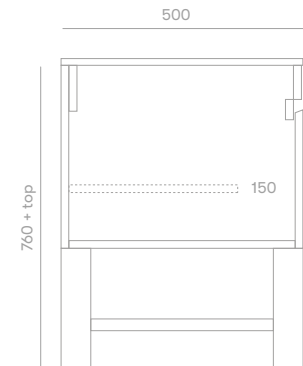

Overall depth 500mm
 Overall height 760mm + top

Features

Open shelf storage
 Blum soft close hinges / drawer runners
 Adjustable shelves
 Polyurethane finish
 Freestanding

Front View

Section View

Plumbing Locations (single basin - centre)

Vanity Size	600mm	750mm	900mm
Centre Plumbing	300mm	375mm	450mm

*all sizes in mm
 *heights exclude 20mm stone top / 32mm timber top
 *all tops come with an 80mm cutout for waste unless otherwise specified

Plumbing Locations (double basin)

Vanity Size	1500mm	1800mm	2100mm
Left / Right Plumbing	375mm	450mm	525mm

*all sizes in mm
 *heights exclude 20mm stone top / 32mm timber top
 *all tops come with an 80mm cutout for waste unless otherwise specified