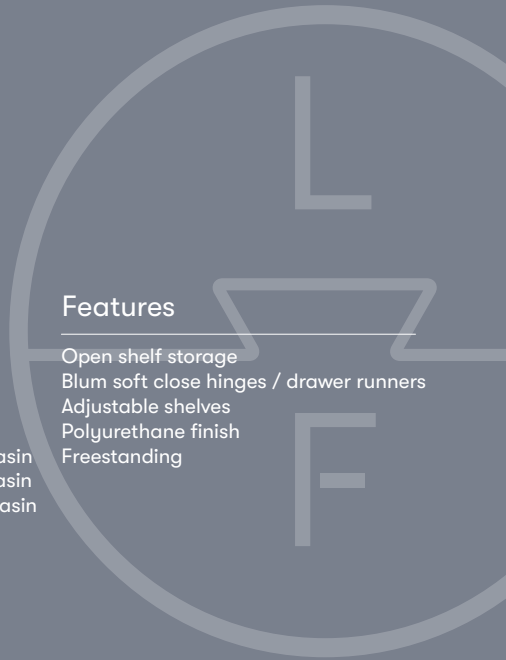

Milton Vanity

Top Mount

Product Specifications

Standard Sizes

600mm / 2 door / single basin
 750mm / 2 door / single basin
 900mm / 2 door / single basin
 1200mm / 2 door / 2 drawer / single basin
 1500mm / 2 door / 2 drawer / single or double basin
 1800mm / 2 door - 2 drawer / single or double basin
 2100mm / 2 door - 2 drawer / single or double basin

Overall depth 500mm
 Overall height 760mm + top

Features

Open shelf storage
 Blum soft close hinges / drawer runners
 Adjustable shelves
 Polyurethane finish
 Freestanding

Front View

Section View

Plumbing Locations (single basin - centre)

Vanity Size	600mm	750mm	900mm
Centre Plumbing	300mm	375mm	450mm

*all sizes in mm
 *heights exclude 20mm stone top / 32mm timber top
 *all tops come with an 80mm cutout for waste unless otherwise specified

Plumbing Locations (double basin)

Vanity Size	1500mm	1800mm	2100mm
Left / Right Plumbing	375mm	450mm	525mm

*all sizes in mm
 *heights exclude 20mm stone top / 32mm timber top
 *all tops come with an 80mm cutout for waste unless otherwise specified