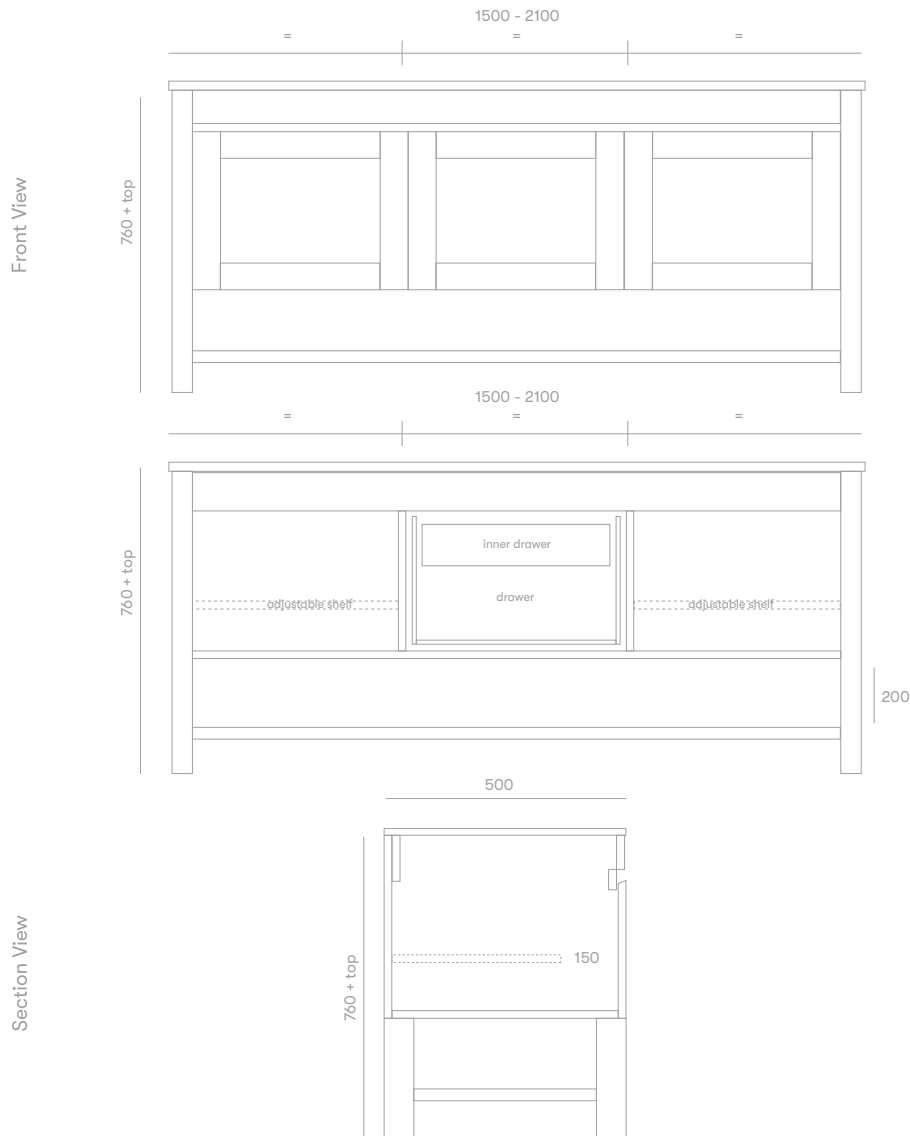

Milton Vanity

Top Mount

Product Specifications

Standard Sizes

600mm / 2 door / single basin
 750mm / 2 door / single basin
 900mm / 2 door / single basin
 1200mm / 2 door / 2 drawer / single basin
 1500mm / 2 door / 2 drawer / single or double basin
 1800mm / 2 door - 2 drawer / single or double basin
 2100mm / 2 door - 2 drawer / single or double basin

Overall depth 500mm
 Overall height 760mm + top

Features

Open shelf storage
 Blum soft close hinges / drawer runners
 Adjustable shelves
 Polyurethane finish
 Freestanding

Front View

Section View

Plumbing Locations (single basin - centre)

Plumbing Locations (double basin)

Vanity Size	1500mm	1800mm	2100mm
Left / Right Plumbing	375mm	450mm	525mm

*all sizes in mm
 *heights exclude 20mm stone top / 32mm timber top
 *all tops come with an 80mm cutout for waste unless otherwise specified