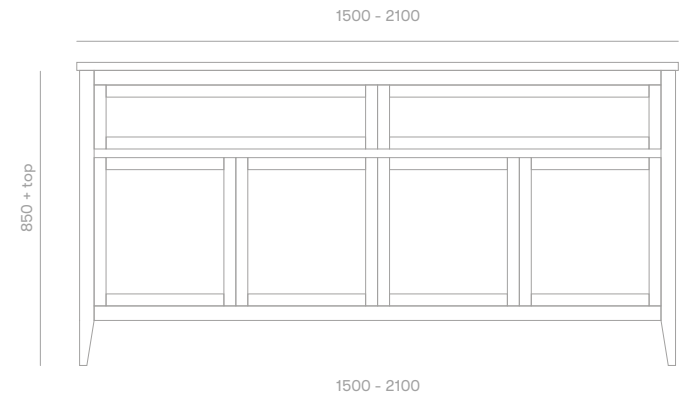

Overall depth 500mm
 Overall height 850mm + top

Features

Large top drawer storage
 Blum soft close hinges / drawer runners
 Adjustable shelves
 Polyurethane finish
 Freestanding

Front View

Section View

Plumbing Locations (single basin - centre)

Vanity Size	750mm	900mm
Centre Plumbing	375mm	450mm

*all sizes in mm
 *heights exclude 20mm stone top / 32mm timber top

Front View

Front View

Section View

Section View

Plumbing Locations (single basin - centre)