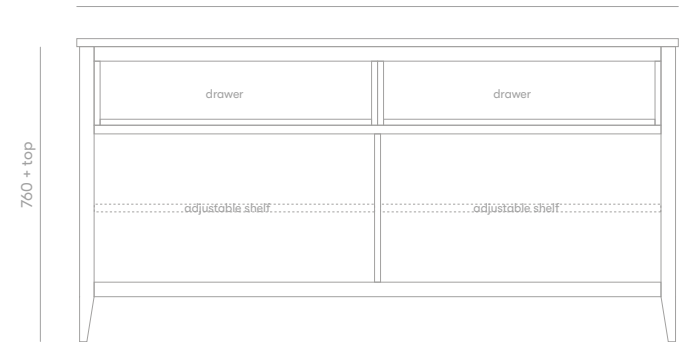

Section View