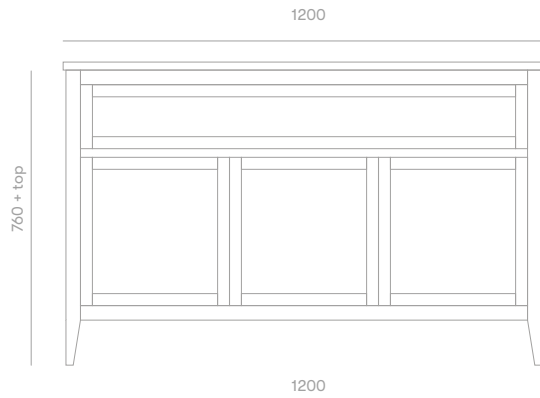

Hampton Vanity

Top Mount

Product Specifications

Standard Sizes

750mm / 2 door / 1 drawer / single basin
 900mm / 2 door / 1 drawer / single basin
 1200mm / 3 door / 1 drawer / single basin
 1500mm / 4 door / 2 drawer / single or double basin
 1800mm / 4 door - 2 drawer / single or double basin
 2100mm / 4 door - 2 drawer / single or double basin

Overall depth 500mm
 Overall height 760mm + top

Features

Large top drawer storage
 Blum soft close hinges / drawer runners
 Adjustable shelves
 Polyurethane finish
 Freestanding

Front View

Section View

Plumbing Locations (single basin - centre)

Vanity Size	750mm	900mm
Centre Plumbing	375mm	450mm

*all sizes in mm
 *heights exclude 20mm stone top / 32mm timber top
 *all tops come with an 80mm cutout for waste unless otherwise specified

Front View

Hampton Vanity

Semi Inset / Undermount

Product Specifications

Standard Sizes

750mm / 2 door / 1 drawer / single basin
 900mm / 2 door / 1 drawer / single basin
 1200mm / 3 door / 1 drawer / single basin
 1500mm / 4 door / 2 drawer / single or double basin
 1800mm / 4 door - 2 drawer / single or double basin
 2100mm / 4 door - 2 drawer / single or double basin