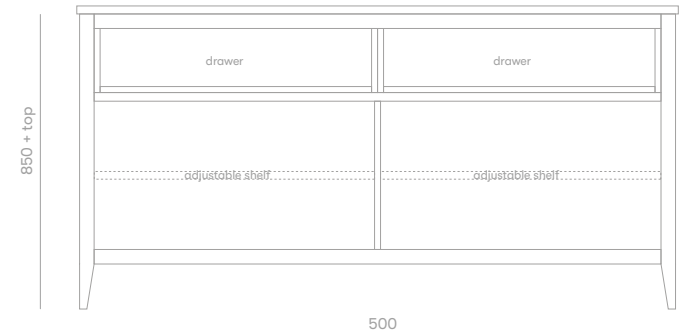

Hampton Vanity

Semi Inset / Undermount

Product Specifications

Standard Sizes

750mm / 2 door / 1 drawer / single basin
 900mm / 2 door / 1 drawer / single basin
 1200mm / 3 door / 1 drawer / single basin
 1500mm / 4 door / 2 drawer / single or double basin
 1800mm / 4 door - 2 drawer / single or double basin
 2100mm / 4 door - 2 drawer / single or double basin

Overall depth 500mm
 Overall height 850mm + top

Features

Large top drawer storage
 Blum soft close hinges / drawer runners
 Adjustable shelves
 Polyurethane finish
 Freestanding

Front View

Section View

Plumbing Locations (single basin - centre)

Vanity Size	750mm	900mm
Centre Plumbing	375mm	450mm

*all sizes in mm
 *heights exclude 20mm stone top / 32mm timber top

Front View

Front View

Section View

Section View

Plumbing Locations (single basin - centre)

Vanity Size	1200mm
Centre Plumbing	600mm

Plumbing Locations (single basin / double basin - left/right)

Vanity Size	1500mm	1800mm	2100mm
Left / Right Plumbing	375mm	450mm	525mm

*all sizes in mm
*heights exclude 20mm stone top / 32mm timber top