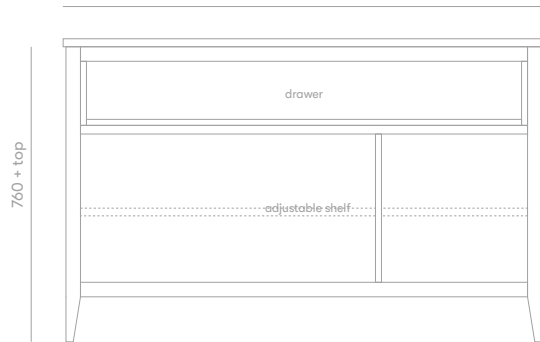

Hampton Vanity

Top Mount

Product Specifications

Standard Sizes

750mm / 2 door / 1 drawer / single basin
 900mm / 2 door / 1 drawer / single basin
 1200mm / 3 door / 1 drawer / single basin
 1500mm / 4 door / 2 drawer / single or double basin
 1800mm / 4 door - 2 drawer / single or double basin
 2100mm / 4 door - 2 drawer / single or double basin

Overall depth 500mm
 Overall height 760mm + top

Features

Large top drawer storage
 Blum soft close hinges / drawer runners
 Adjustable shelves
 Polyurethane finish
 Freestanding

Front View

Section View

Plumbing Locations (single basin - centre)

Vanity Size	750mm	900mm
Centre Plumbing	375mm	450mm

*all sizes in mm
 *heights exclude 20mm stone top / 32mm timber top
 *all tops come with an 80mm cutout for waste unless otherwise specified

Front View

Front View

Section View

Section View

Plumbing Locations (single basin - centre)

Vanity Size	1200mm
Centre Plumbing	600mm

Plumbing Locations (single basin / double basin - left/right)

Vanity Size	1500mm	1800mm	2100mm
Left / Right Plumbing	375mm	450mm	525mm