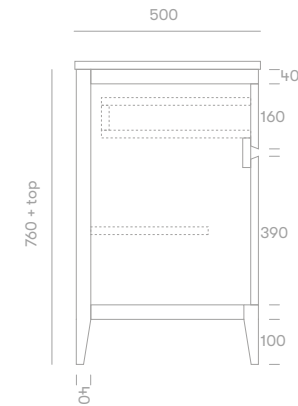

Hampton Vanity

Top Mount

Product Specifications

Standard Sizes

750mm / 2 door / 1 drawer / single basin
 900mm / 2 door / 1 drawer / single basin
 1200mm / 3 door / 1 drawer / single basin
 1500mm / 4 door / 2 drawer / single or double basin
 1800mm / 4 door - 2 drawer / single or double basin
 2100mm / 4 door - 2 drawer / single or double basin

Overall depth 500mm
 Overall height 760mm + top

Features

Large top drawer storage
 Blum soft close hinges / drawer runners
 Adjustable shelves
 Polyurethane finish
 Freestanding

Front View

Section View

Plumbing Locations (single basin - centre)

Vanity Size	750mm	900mm
Centre Plumbing	375mm	450mm

*all sizes in mm
 *heights exclude 20mm stone top / 32mm timber top
 *all tops come with an 80mm cutout for waste unless otherwise specified

Front View

Vanity Size	1200mm
Centre Plumbing	600mm

Plumbing Locations (single basin / double basin - left/right)

Vanity Size	1500mm	1800mm	2100mm
Left / Right Plumbing	375mm	450mm	525mm

*all sizes in mm
*heights exclude 20mm stone top / 32mm timber top