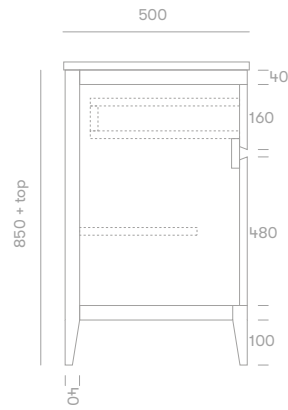

Hampton Vanity

Top Mount

Product Specifications

Standard Sizes

750mm / 2 door / 1 drawer / single basin
 900mm / 2 door / 1 drawer / single basin
 1200mm / 3 door / 1 drawer / single basin
 1500mm / 4 door / 2 drawer / single or double basin
 1800mm / 4 door - 2 drawer / single or double basin
 2100mm / 4 door - 2 drawer / single or double basin

Hampton Vanity

Semi Inset / Undermount

Product Specifications

Standard Sizes

750mm / 2 door / 1 drawer / single basin
 900mm / 2 door / 1 drawer / single basin
 1200mm / 3 door / 1 drawer / single basin
 1500mm / 4 door / 2 drawer / single or double basin
 1800mm / 4 door - 2 drawer / single or double basin
 2100mm / 4 door - 2 drawer / single or double basin

Vanity Size	750mm	900mm
Centre Plumbing	375mm	450mm

*all sizes in mm
 *heights exclude 20mm stone top / 32mm timber top

Front View

Front View

Section View

Section View

Plumbing Locations (single basin - centre)

Vanity Size	1200mm
Centre Plumbing	600mm

Plumbing Locations (single basin / double basin - left/right)

Vanity Size	1500mm	1800mm	2100mm
Left / Right Plumbing	375mm	450mm	525mm

*all sizes in mm
*heights exclude 20mm stone top / 32mm timber top