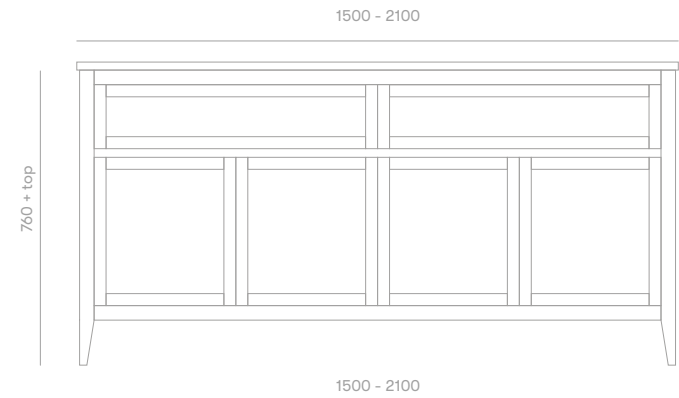

Front View

Front View

Section View

Section View

Plumbing Locations (single basin - centre)

Vanity Size	1200mm
Centre Plumbing	600mm

Plumbing Locations (single basin / double basin - left/right)

Vanity Size	1500mm	1800mm	2100mm
Left / Right Plumbing	375mm	450mm	525mm

*all sizes in mm
*heights exclude 20mm stone top / 32mm timber top
*all tops come with an 80mm cutout for waste unless otherwise specified

*all sizes in mm
*heights exclude 20mm stone top / 32mm timber top
*all tops come with an 80mm cutout for waste unless otherwise specified