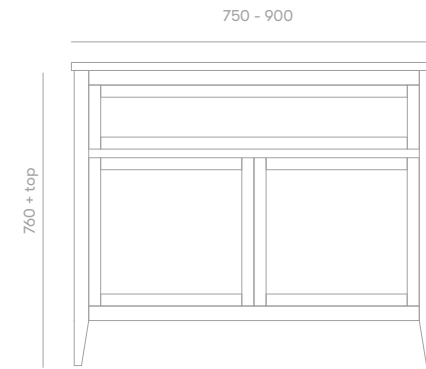

Hampton Vanity

Top Mount

Product Specifications

Standard Sizes

750mm / 2 door / 1 drawer / single basin
 900mm / 2 door / 1 drawer / single basin
 1200mm / 3 door / 1 drawer / single basin
 1500mm / 4 door / 2 drawer / single or double basin
 1800mm / 4 door - 2 drawer / single or double basin
 2100mm / 4 door - 2 drawer / single or double basin

Overall depth 500mm
 Overall height 760mm + top

Features

Large top drawer storage
 Blum soft close hinges / drawer runners
 Adjustable shelves
 Polyurethane finish
 Freestanding

Front View

Section View

Plumbing Locations (single basin - centre)

Vanity Size	750mm	900mm
Centre Plumbing	375mm	450mm

*all sizes in mm
 *heights exclude 20mm stone top / 32mm timber top
 *all tops come with an 80mm cutout for waste unless otherwise specified

Front View

Hampton Vanity

Semi Inset / Undermount

Product Specifications

Standard Sizes

750mm / 2 door / 1 drawer / single basin
 900mm / 2 door / 1 drawer / single basin
 1200mm / 3 door / 1 drawer / single basin
 1500mm / 4 door / 2 drawer / single or double basin
 1800mm / 4 door - 2 drawer / single or double basin
 2100mm / 4 door - 2 drawer / single or double basin