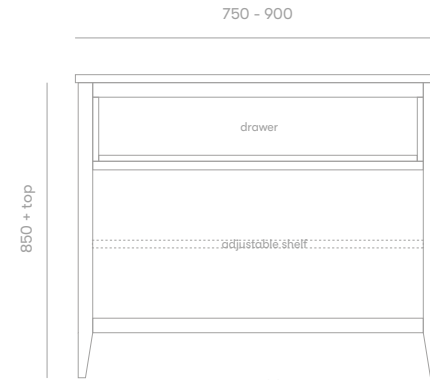

Hampton Vanity

Top Mount

Product Specifications

Standard Sizes

750mm / 2 door / 1 drawer / single basin
 900mm / 2 door / 1 drawer / single basin
 1200mm / 3 door / 1 drawer / single basin
 1500mm / 4 door / 2 drawer / single or double basin
 1800mm / 4 door - 2 drawer / single or double basin
 2100mm / 4 door - 2 drawer / single or double basin

Hampton Vanity

Semi Inset / Undermount

Product Specifications

Standard Sizes

750mm / 2 door / 1 drawer / single basin
 900mm / 2 door / 1 drawer / single basin
 1200mm / 3 door / 1 drawer / single basin
 1500mm / 4 door / 2 drawer / single or double basin
 1800mm / 4 door - 2 drawer / single or double basin
 2100mm / 4 door - 2 drawer / single or double basin

Overall depth 500mm
 Overall height 850mm + top

Features

Large top drawer storage
 Blum soft close hinges / drawer runners
 Adjustable shelves
 Polyurethane finish
 Freestanding

Front View

Section View

Plumbing Locations (single basin - centre)

Vanity Size	750mm	900mm
Centre Plumbing	375mm	450mm

*all sizes in mm
 *heights exclude 20mm stone top / 32mm timber top

Front View

Front View

Section View

Section View

Plumbing Locations (single basin - centre)