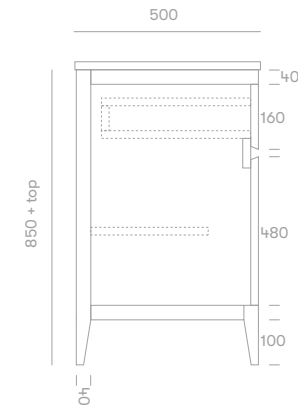

Hampton Vanity

Semi Inset / Undermount

Product Specifications

Standard Sizes

750mm / 2 door / 1 drawer / single basin
 900mm / 2 door / 1 drawer / single basin
 1200mm / 3 door / 1 drawer / single basin
 1500mm / 4 door / 2 drawer / single or double basin
 1800mm / 4 door - 2 drawer / single or double basin
 2100mm / 4 door - 2 drawer / single or double basin

Overall depth 500mm
 Overall height 850mm + top

Features

Large top drawer storage
 Blum soft close hinges / drawer runners
 Adjustable shelves
 Polyurethane finish
 Freestanding

Front View

Section View

Plumbing Locations (single basin - centre)

Vanity Size	750mm	900mm
Centre Plumbing	375mm	450mm

*all sizes in mm
 *heights exclude 20mm stone top / 32mm timber top

Front View

Front View

Section View

Section View

Plumbing Locations (single basin - centre)

Vanity Size	1200mm
Centre Plumbing	600mm

Plumbing Locations (single basin / double basin - left/right)

Vanity Size	1500mm	1800mm	2100mm
Left / Right Plumbing	375mm	450mm	525mm

*all sizes in mm
*heights exclude 20mm stone top / 32mm timber top