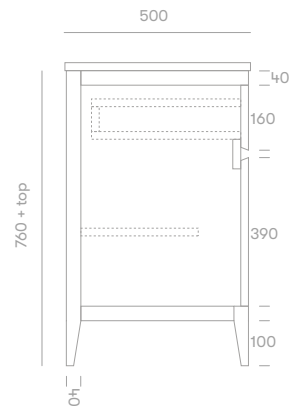

Hampton Vanity

Top Mount

Product Specifications

Standard Sizes

750mm / 2 door / 1 drawer / single basin
 900mm / 2 door / 1 drawer / single basin
 1200mm / 3 door / 1 drawer / single basin
 1500mm / 4 door / 2 drawer / single or double basin
 1800mm / 4 door - 2 drawer / single or double basin
 2100mm / 4 door - 2 drawer / single or double basin

Vanity Size	750mm	900mm
Centre Plumbing	375mm	450mm

*all sizes in mm
 *heights exclude 20mm stone top / 32mm timber top
 *all tops come with an 80mm cutout for waste unless otherwise specified

Front View

Front View

Section View

Section View

Plumbing Locations (single basin - centre)

Vanity Size	1200mm
Centre Plumbing	600mm

Plumbing Locations (single basin / double basin - left/right)

Vanity Size	1500mm	1800mm	2100mm
Left / Right Plumbing	375mm	450mm	525mm

Hampton Vanity

Semi Inset / Undermount

Product Specifications

Standard Sizes

750mm / 2 door / 1 drawer / single basin
 900mm / 2 door / 1 drawer / single basin
 1200mm / 3 door / 1 drawer / single basin
 1500mm / 4 door / 2 drawer / single or double basin
 1800mm / 4 door - 2 drawer / single or double basin
 2100mm / 4 door - 2 drawer / single or double basin