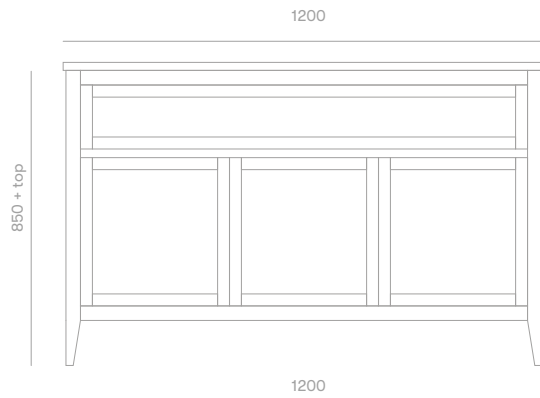

Hampton Vanity

Semi Inset / Undermount

Product Specifications

Standard Sizes

750mm / 2 door / 1 drawer / single basin
 900mm / 2 door / 1 drawer / single basin
 1200mm / 3 door / 1 drawer / single basin
 1500mm / 4 door / 2 drawer / single or double basin
 1800mm / 4 door - 2 drawer / single or double basin
 2100mm / 4 door - 2 drawer / single or double basin

Overall depth 500mm
 Overall height 850mm + top

Features

Large top drawer storage
 Blum soft close hinges / drawer runners
 Adjustable shelves
 Polyurethane finish
 Freestanding

Front View

Section View

Plumbing Locations (single basin - centre)

Vanity Size	750mm	900mm
Centre Plumbing	375mm	450mm

*all sizes in mm
 *heights exclude 20mm stone top / 32mm timber top

Front View

Front View

Section View

Section View

Plumbing Locations (single basin - centre)