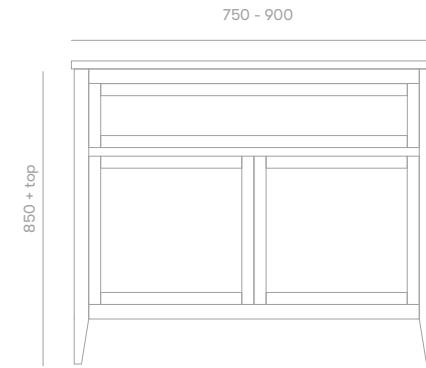

Overall depth 500mm
 Overall height 760mm + top

Features

Large top drawer storage
 Blum soft close hinges / drawer runners
 Adjustable shelves
 Polyurethane finish
 Freestanding

Front View

Section View

Plumbing Locations (single basin - centre)

*all sizes in mm
 *heights exclude 20mm stone top / 32mm timber top
 *all tops come with an 80mm cutout for waste unless otherwise specified

*all sizes in mm
 *heights exclude 20mm stone top / 32mm timber top
 *all tops come with an 80mm cutout for waste unless otherwise specified

Hampton Vanity

Semi Inset / Undermount

Product Specifications

Standard Sizes

750mm / 2 door / 1 drawer / single basin
 900mm / 2 door / 1 drawer / single basin
 1200mm / 3 door / 1 drawer / single basin
 1500mm / 4 door / 2 drawer / single or double basin
 1800mm / 4 door - 2 drawer / single or double basin
 2100mm / 4 door - 2 drawer / single or double basin

Overall depth 500mm
 Overall height 850mm + top

Features

Large top drawer storage
 Blum soft close hinges / drawer runners
 Adjustable shelves
 Polyurethane finish
 Freestanding

Front View

Section View

Plumbing Locations (single basin - centre)