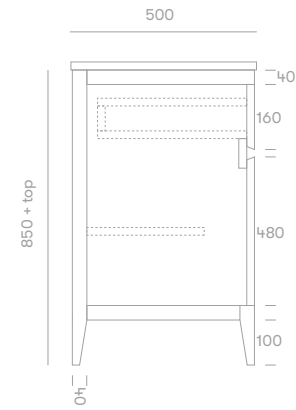

Hampton Vanity

Top Mount

Product Specifications

Standard Sizes

750mm / 2 door / 1 drawer / single basin
 900mm / 2 door / 1 drawer / single basin
 1200mm / 3 door / 1 drawer / single basin
 1500mm / 4 door / 2 drawer / single or double basin
 1800mm / 4 door - 2 drawer / single or double basin
 2100mm / 4 door - 2 drawer / single or double basin

Hampton Vanity

Semi Inset / Undermount

Product Specifications

Standard Sizes

750mm / 2 door / 1 drawer / single basin
 900mm / 2 door / 1 drawer / single basin
 1200mm / 3 door / 1 drawer / single basin
 1500mm / 4 door / 2 drawer / single or double basin
 1800mm / 4 door - 2 drawer / single or double basin
 2100mm / 4 door - 2 drawer / single or double basin

Vanity Size	750mm	900mm
Centre Plumbing	375mm	450mm

*all sizes in mm
 *heights exclude 20mm stone top / 32mm timber top

Front View

Front View

Section View

Section View

Plumbing Locations (single basin - centre)

Vanity Size	1200mm
Centre Plumbing	600mm

Plumbing Locations (single basin / double basin - left/right)

Vanity Size	1500mm	1800mm	2100mm
Left / Right Plumbing	375mm	450mm	525mm

*all sizes in mm
*heights exclude 20mm stone top / 32mm timber top