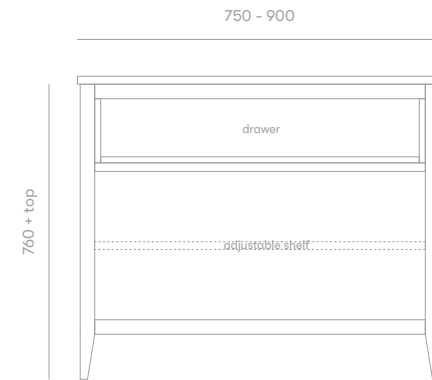

Hampton Vanity

Top Mount

Product Specifications

Standard Sizes

750mm / 2 door / 1 drawer / single basin
 900mm / 2 door / 1 drawer / single basin
 1200mm / 3 door / 1 drawer / single basin
 1500mm / 4 door / 2 drawer / single or double basin
 1800mm / 4 door - 2 drawer / single or double basin
 2100mm / 4 door - 2 drawer / single or double basin

Overall depth 500mm
 Overall height 760mm + top

Features

Large top drawer storage
 Blum soft close hinges / drawer runners
 Adjustable shelves
 Polyurethane finish
 Freestanding

Front View

Section View

Plumbing Locations (single basin - centre)

Vanity Size	750mm	900mm
Centre Plumbing	375mm	450mm

*all sizes in mm
 *heights exclude 20mm stone top / 32mm timber top
 *all tops come with an 80mm cutout for waste unless otherwise specified

Front View

Hampton Vanity

Semi Inset / Undermount

Product Specifications

Standard Sizes

750mm / 2 door / 1 drawer / single basin
 900mm / 2 door / 1 drawer / single basin
 1200mm / 3 door / 1 drawer / single basin
 1500mm / 4 door / 2 drawer / single or double basin
 1800mm / 4 door - 2 drawer / single or double basin
 2100mm / 4 door - 2 drawer / single or double basin