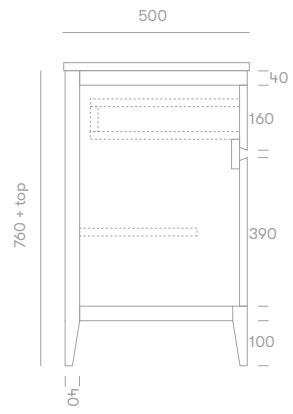

Hampton Vanity

Top Mount

Product Specifications

Standard Sizes

750mm / 2 door / 1 drawer / single basin
 900mm / 2 door / 1 drawer / single basin
 1200mm / 3 door / 1 drawer / single basin
 1500mm / 4 door / 2 drawer / single or double basin
 1800mm / 4 door - 2 drawer / single or double basin
 2100mm / 4 door - 2 drawer / single or double basin

Vanity Size	750mm	900mm
Centre Plumbing	375mm	450mm

*all sizes in mm
 *heights exclude 20mm stone top / 32mm timber top
 *all tops come with an 80mm cutout for waste unless otherwise specified

Front View

Front View

Section View

Section View

Plumbing Locations (single basin - centre)

Vanity Size	1200mm
Centre Plumbing	600mm

Plumbing Locations (single basin / double basin - left/right)

Vanity Size	1500mm	1800mm	2100mm
Left / Right Plumbing	375mm	450mm	525mm

Hampton Vanity

Semi Inset / Undermount

Product Specifications

Standard Sizes

750mm / 2 door / 1 drawer / single basin
 900mm / 2 door / 1 drawer / single basin
 1200mm / 3 door / 1 drawer / single basin
 1500mm / 4 door / 2 drawer / single or double basin
 1800mm / 4 door - 2 drawer / single or double basin
 2100mm / 4 door - 2 drawer / single or double basin