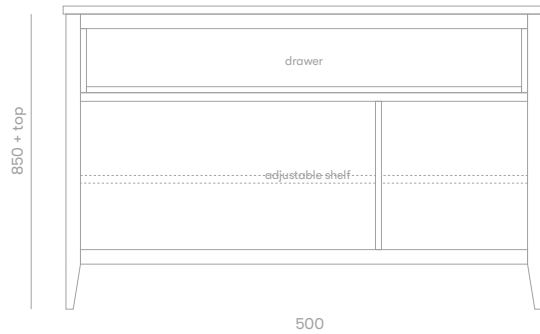

Hampton Vanity

Semi Inset / Undermount

Product Specifications

Standard Sizes

750mm / 2 door / 1 drawer / single basin
 900mm / 2 door / 1 drawer / single basin
 1200mm / 3 door / 1 drawer / single basin
 1500mm / 4 door / 2 drawer / single or double basin
 1800mm / 4 door - 2 drawer / single or double basin
 2100mm / 4 door - 2 drawer / single or double basin

Overall depth 500mm
 Overall height 850mm + top

Features

Large top drawer storage
 Blum soft close hinges / drawer runners
 Adjustable shelves
 Polyurethane finish
 Freestanding

Front View

Section View

Plumbing Locations (single basin - centre)

Vanity Size	750mm	900mm
Centre Plumbing	375mm	450mm

*all sizes in mm
 *heights exclude 20mm stone top / 32mm timber top

Front View

Front View

Section View

Section View

Plumbing Locations (single basin - centre)

Vanity Size	1200mm
Centre Plumbing	600mm

Plumbing Locations (single basin / double basin - left/right)

Vanity Size	1500mm	1800mm	2100mm
Left / Right Plumbing	375mm	450mm	525mm

*all sizes in mm
*heights exclude 20mm stone top / 32mm timber top