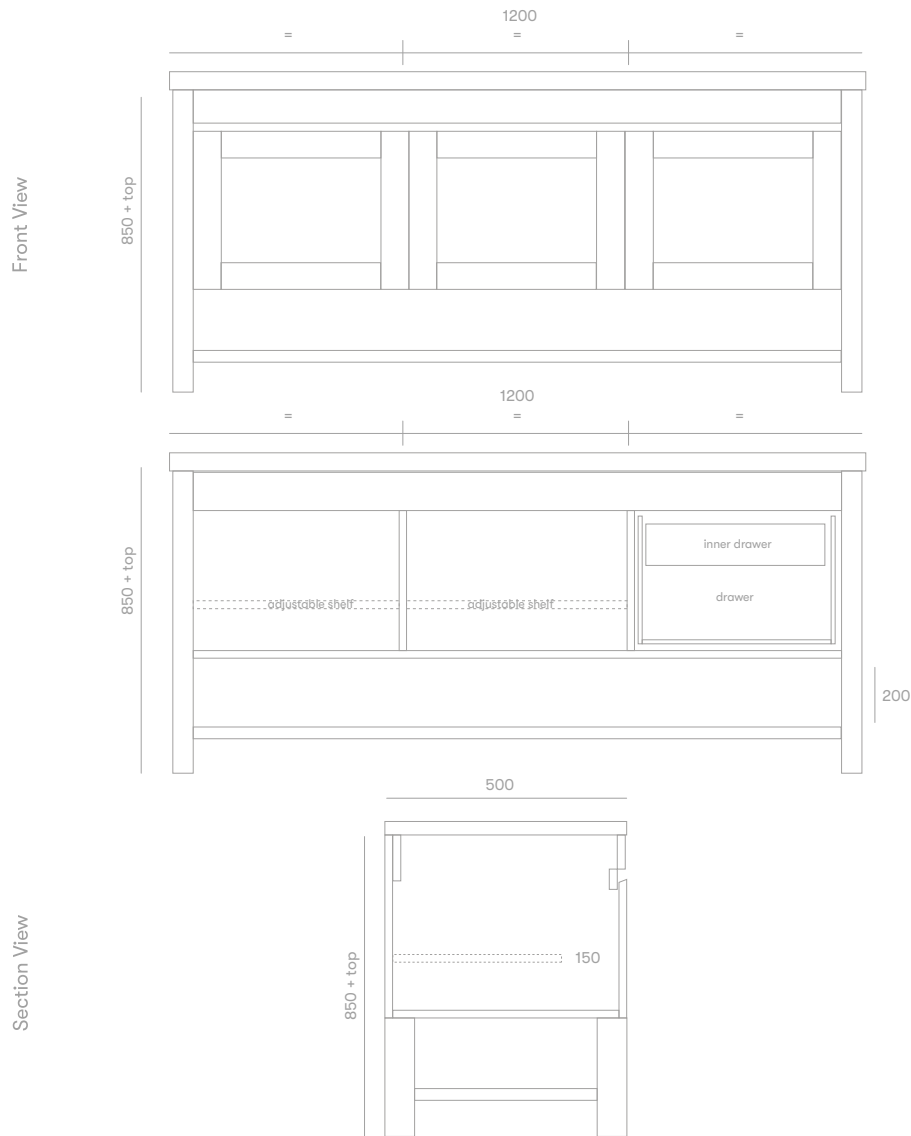

Milton Integrated Vanity

Product Specifications

Standard Sizes

750mm / 2 door / single basin
 900mm / 2 door / single basin
 1200mm / 2 door / 2 drawer / single basin
 1500mm / 2 door / 2 drawer / double basin
 1800mm / 2 door - 2 drawer / double basin

Section View

Plumbing Locations (single basin - centre)

Vanity Size	750mm	900mm
Centre Plumbing	375mm	450mm

*all sizes in mm
 *heights exclude 50mm integrated top
 *integrated top includes matching white plug + overflow waste

Plumbing Locations (single basin - centre)

Vanity Size	1200mm
Centre Plumbing	600mm

*all sizes in mm
 *heights exclude 50mm integrated top
 *integrated top includes matching white plug + overflow waste

Plumbing Locations (double basin)

Vanity Size	1500mm	1800mm
Left / Right Plumbing	375mm	450mm

*all sizes in mm
 *heights exclude 50mm integrated top
 *integrated top includes matching white plug + overflow waste