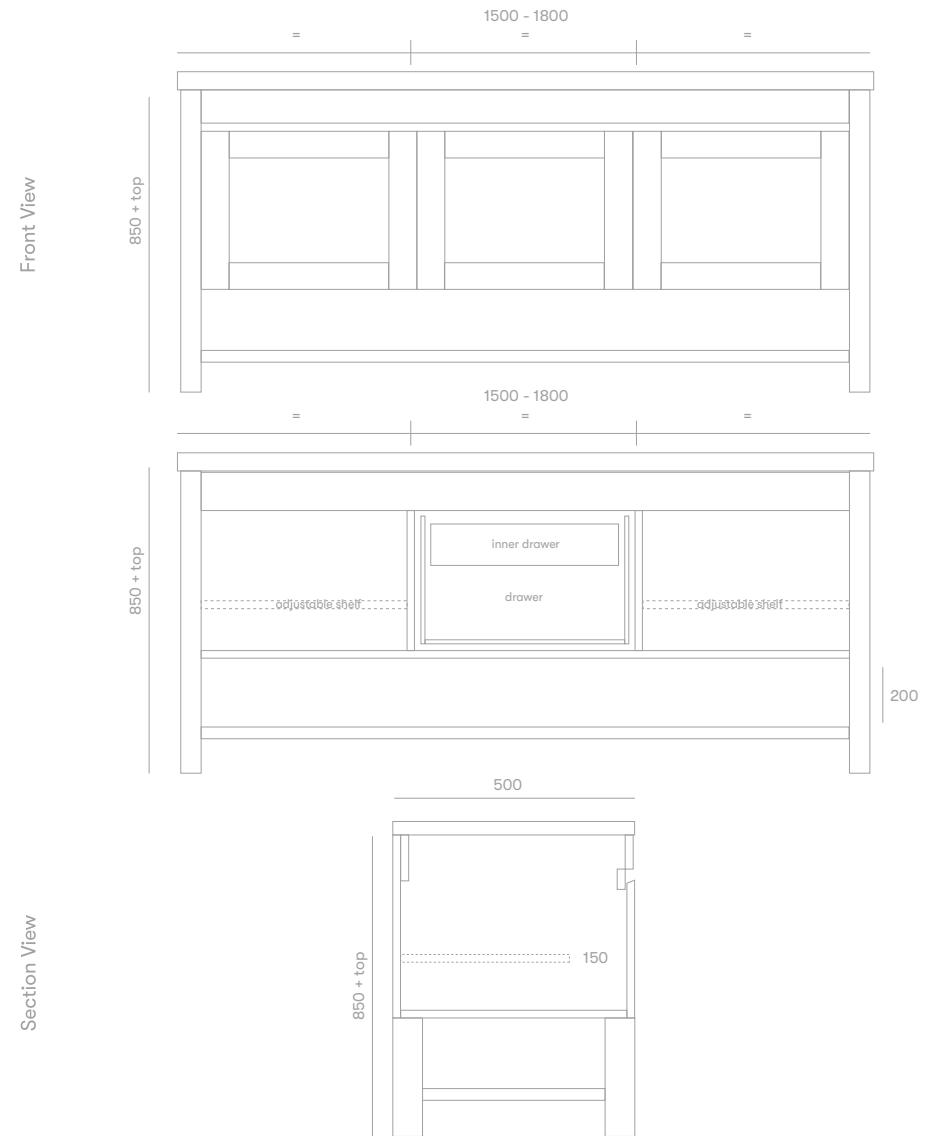

Milton Integrated Vanity

Product Specifications

Standard Sizes

750mm / 2 door / single basin
 900mm / 2 door / single basin
 1200mm / 2 door / 2 drawer / single basin
 1500mm / 2 door / 2 drawer / double basin
 1800mm / 2 door - 2 drawer / double basin

Section View

Plumbing Locations (single basin - centre)

Vanity Size	750mm	900mm
Centre Plumbing	375mm	450mm

*all sizes in mm
 *heights exclude 50mm integrated top
 *integrated top includes matching white plug + overflow waste

Plumbing Locations (single basin - centre)

Vanity Size	1200mm
Centre Plumbing	600mm

*all sizes in mm
 *heights exclude 50mm integrated top
 *integrated top includes matching white plug + overflow waste

Plumbing Locations (double basin)

Vanity Size	1500mm	1800mm
Left / Right Plumbing	375mm	450mm

*all sizes in mm
 *heights exclude 50mm integrated top
 *integrated top includes matching white plug + overflow waste