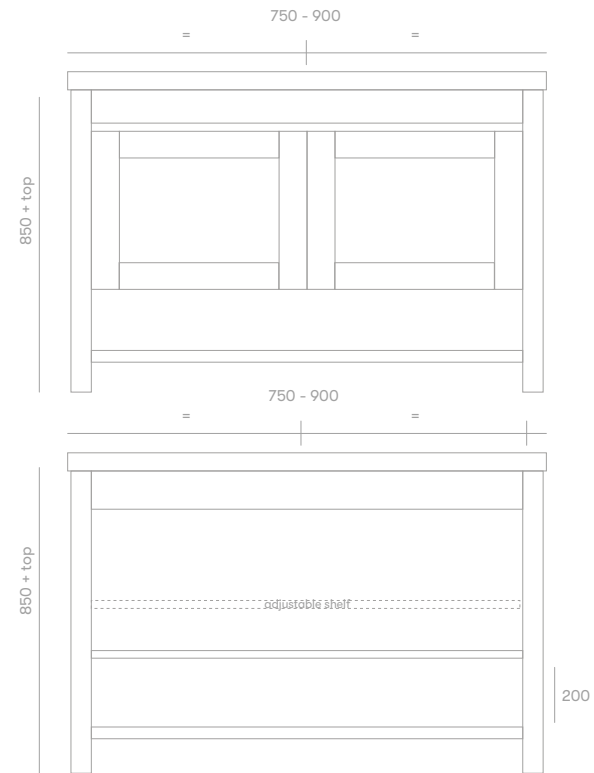

Milton Integrated Vanity

Product Specifications

Standard Sizes

750mm / 2 door / single basin
 900mm / 2 door / single basin
 1200mm / 2 door / 2 drawer / single basin
 1500mm / 2 door / 2 drawer / double basin
 1800mm / 2 door - 2 drawer / double basin

Overall depth 500mm
 Overall height 850mm + top

Features

50mm seamless integrated top
 Open shelf storage
 Blum soft close hinges / drawer runners
 Adjustable shelves
 Polyurethane finish
 Freestanding

Front View

Section View

Plumbing Locations (single basin - centre)

Vanity Size	750mm	900mm
Centre Plumbing	375mm	450mm

*all sizes in mm
 *heights exclude 50mm integrated top
 *integrated top includes matching white plug + overflow waste

Vanity Size	1500mm	1800mm
Left / Right Plumbing	375mm	450mm

*all sizes in mm
 *heights exclude 50mm integrated top
 *integrated top includes matching white plug + overflow waste