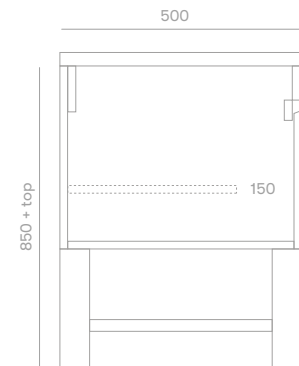

Overall depth 500mm
 Overall height 850mm + top

Features

50mm seamless integrated top
 Open shelf storage
 Blum soft close hinges / drawer runners
 Adjustable shelves
 Polyurethane finish
 Freestanding

Front View

Section View

Plumbing Locations (single basin - centre)

Vanity Size	750mm	900mm
Centre Plumbing	375mm	450mm

*all sizes in mm
 *heights exclude 50mm integrated top
 *integrated top includes matching white plug + overflow waste

Plumbing Locations (single basin - centre)

Vanity Size	1200mm
Centre Plumbing	600mm

*all sizes in mm
 *heights exclude 50mm integrated top
 *integrated top includes matching white plug + overflow waste

Plumbing Locations (double basin)

Vanity Size	1500mm	1800mm
Left / Right Plumbing	375mm	450mm

*all sizes in mm
 *heights exclude 50mm integrated top
 *integrated top includes matching white plug + overflow waste