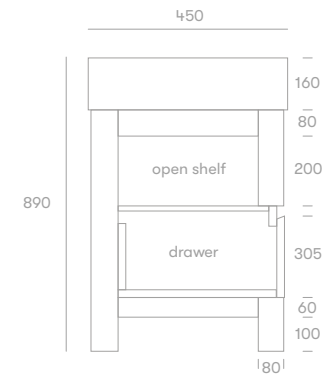

Hargraves Vanity

Product Specifications

Standard Sizes

750mm / 1 drawer / trough basin / 1 x caddy
 900mm / 1 drawer / trough basin / 1 x caddy
 1200mm / 2 drawer / trough basin / 2 x caddy
 1500mm / 2 drawer / trough basin / 2 x caddy

Overall depth 450mm
 Overall height 890mm

Features

Full length trough basin - 2 colour options
 Open shelf storage
 Timber caddy included
 Blum soft close drawer runners
 Polyurethane finish
 Freestanding
 3 x drawer options

Drawer options

- Keys
- 60mm Shaker
- 30mm shaker

Trough basin available in

- Matte White
- Terra Bianca

Front View

Section View

Plumbing Locations (single basin - centre)

Vanity Size	750mm	900mm	1200mm	1500mm
Centre Plumbing	375mm	450mm	600mm	750mm

*all sizes in mm

*trough includes matching waste and plug + 1 x timber caddy (750 + 900 sizes) + 2 x timber caddy (1200 + 1500 sizes)