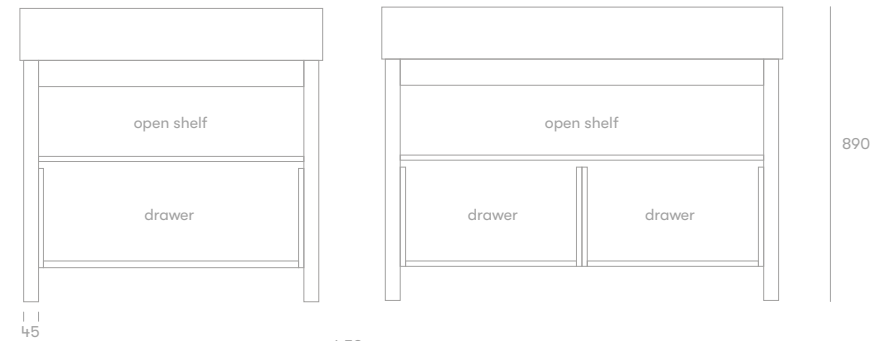

Hargraves Vanity

Product Specifications

Standard Sizes

750mm / 1 drawer / trough basin / 1 x caddy
 900mm / 1 drawer / trough basin / 1 x caddy
 1200mm / 2 drawer / trough basin / 2 x caddy
 1500mm / 2 drawer / trough basin / 2 x caddy

Overall depth 450mm
 Overall height 890mm

Features

Full length trough basin - 2 colour options
 Open shelf storage
 Timber caddy included
 Blum soft close drawer runners
 Polyurethane finish
 Freestanding
 3 x drawer options

Drawer options

- Keys
- 60mm Shaker
- 30mm shaker

Trough basin available in

- Matte White
- Terra Bianca

Front View

Section View

Plumbing Locations (single basin - centre)

Vanity Size	750mm	900mm	1200mm	1500mm
Centre Plumbing	375mm	450mm	600mm	750mm

*all sizes in mm

*trough includes matching waste and plug + 1 x timber caddy (750 + 900 sizes) + 2 x timber caddy (1200 + 1500 sizes)